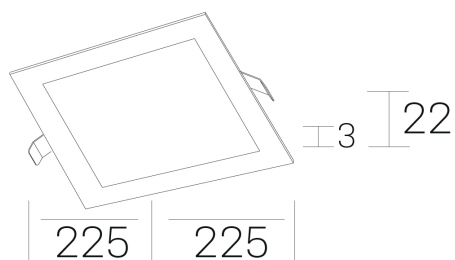

disc sq
K51703.03.RF.BK-BK.OP.ST.8.40.PU

GENERAL DETAILS

INSTALACIÓN	recessed with frame
COLOR EXT-INT	Black-Black
DIRECCIÓN DE LA LUZ	Fixed
INT-EXT ESTANQUEIDAD	IP 43
MATERIAL	Aluminum
RESISTENCIA MECÁNICA	IK03
USO	Indoor
GARANTÍA	5 years

ELECTRICAL DETAILS

FUENTE DE LUZ	LED
POTENCIA	20 W
TEMPERATURA DE COLOR	4000K
FLUJO LUMÍNICO	1800 lm
EFICIENCIA LUMÍNICA	92 Lm/W
DIMABLE	Push
DRIVER	Remote
CLASE DE SEGURIDAD	II
ÍNDICE DE REPRODUCCIÓN CROMÁTICA	CRI >80
TENSIÓN	220-240 V
CORRIENTE	500 mA
VIDA UTIL	50.000 h

GENERAL DIMENSIONS

DIMENSIÓN	225x225 mm
AGUJERO DE CORTE	210x210 mm
ALTURA	h 22 mm
DIMENSIONES DE EMBALAJE	202 x 210 x 45 mm
PESO NETO	0.40

*Please might expect a max. 15% figure reduction in finishes other than white