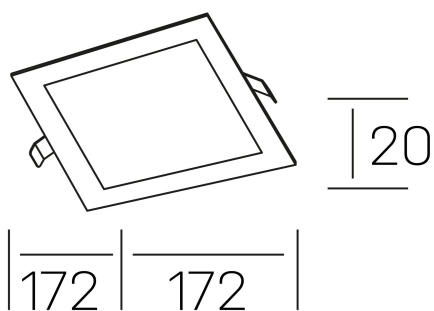

disc sq
K51703.02.RF.BK-BK.OP.ST.8.30.PU

GENERAL DETAILS

INSTALLATION	recessed with frame
FINISHES ALUMINIUM	Black-Black
LIGHT DIRECTION	Fixed
INT/EXT IP DEGREE	IP 43
MATERIAL	Aluminum
IK DEGREE	IK03
UTILIZATION	Indoor
WARRANTY	3 years

ELECTRICAL DETAILS

LAMP	LED
POWER	12 W
COLOUR TEMPERATURE	3000K
LUMINOUS FLUX	1040 Lm
EFFICACY DIMMING	83 Lm/W
DIMABLE	Push
DRIVER	Remote
CLASS PROTECTION	II
COLOUR RENDERING INDEX	CRI >80
VOLTAGE	220-240 V
FRECUENCIA	50-60 Hz
CURRENT INTENSITY	300 mA
LIFE TIME	35.000 h

GENERAL DIMENSIONS

DIMENSIONS	172×172 mm
CUT OUT	157×157 mm
HEIGHT	h 20mm
DIMENSIONES DE EMBALAJE	202 × 210 × 45 mm
PESO NETO	0.28

*Please might expect a max.15% figure reduction in finishes other than white