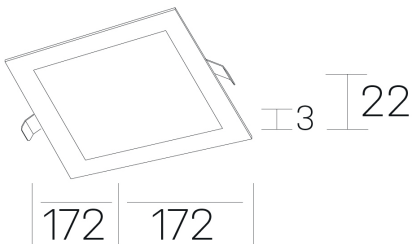

disc sq
K51703.02.RF.BK-BK.OP.ST.8.30.PU

GENERAL DETAILS

INSTALLATION	recessed with frame
FINISHES ALUMINIUM	Black-Black
LIGHT DIRECTION	Fixed
INT/EXT IP DEGREE	IP 43
MATERIAL	Aluminum
IK DEGREE	IK03
UTILIZATION	Indoor
WARRANTY	5 years

GENERAL DIMENSIONS

DIMENSIONS	172x172 mm
CUT OUT	157x157 mm
HEIGHT	h 22 mm
DIMENSIONES DE EMBALAJE	202 x 210 x 45 mm
PESO NETO	0.28

*Please might expect a max.15% figure reduction in finishes other than white