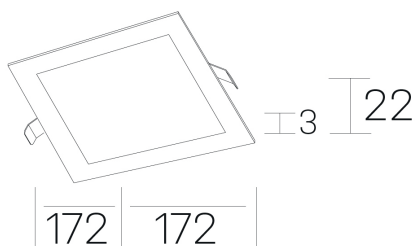

disc sq
K51703.02.RF.BK-BK.OP.ST.8.30.PU

GENERAL DETAILS

| | |
|--------------------|---------------------|
| INSTALLATION | recessed with frame |
| FINISHES ALUMINIUM | Black-Black |
| LIGHT DIRECTION | Fixed |
| INT/EXT IP DEGREE | IP 43 |
| MATERIAL | Aluminum |
| IK DEGREE | IK03 |
| UTILIZATION | Indoor |
| WARRANTY | 3 years |

GENERAL DIMENSIONS

| | |
|-------------------------|-------------------|
| DIMENSIONS | 172×172 mm |
| CUT OUT | 157×157 mm |
| HEIGHT | h 22 mm |
| DIMENSIONES DE EMBALAJE | 202 × 210 × 45 mm |
| PESO NETO | 0.28 |