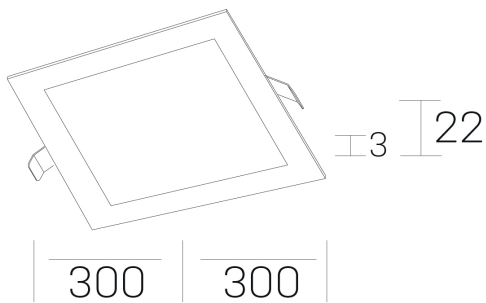

disc sq
K51703.04.RF.BK-BK.OP.ST.8.40.PC

GENERAL DETAILS

| | |
|--------------------|---------------------|
| INSTALLATION | recessed with frame |
| FINISHES ALUMINIUM | Black-Black |
| LIGHT DIRECTION | Fixed |
| INT/EXT IP DEGREE | IP 43 |
| MATERIAL | Aluminum |
| IK DEGREE | IK03 |
| UTILIZATION | Indoor |
| WARRANTY | 3 years |

GENERAL DIMENSIONS

| | |
|-------------------------|-------------------|
| DIMENSIONS | 300×300 mm |
| CUT OUT | 285×285 mm |
| HEIGHT | h 22 mm |
| DIMENSIONES DE EMBALAJE | 202 × 210 × 45 mm |
| PESO NETO | 0.66 |