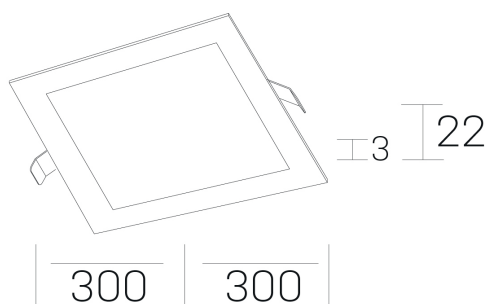

disc sq
K51703.04.RF.BK-BK.OP.ST.8.30.PC

GENERAL DETAILS

INSTALLATION	recessed with frame
FINISHES ALUMINIUM	Black-Black
LIGHT DIRECTION	Fixed
INT/EXT IP DEGREE	IP 43
MATERIAL	Aluminum
IK DEGREE	IK03
UTILIZATION	Indoor
WARRANTY	3 years

ELECTRICAL DETAILS

LAMP	LED
POWER	24 W
COLOUR TEMPERATURE	3000K
LUMINOUS FLUX	2300 lm
EFFICACY DIMMING	98 Lm/W
DIMABLE	PHASE CUT
DRIVER	Remote
CLASS PROTECTION	II
COLOUR RENDERING INDEX	CRI >80
VOLTAGE	220-240 V
FRECUENCIA	50-60 Hz
CURRENT INTENSITY	600 mA
LIFE TIME	50.000 h

GENERAL DIMENSIONS

DIMENSIONS	300×300 mm
CUT OUT	285×285 mm
HEIGHT	h 22 mm
DIMENSIONES DE EMBALAJE	202 × 210 × 45 mm
PESO NETO	0.66

*Please might expect a max.15% figure reduction in finishes other than white