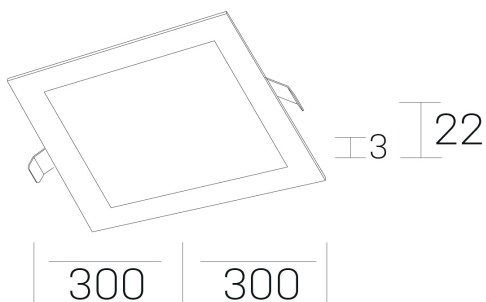

disc sq

K51703.04.RF.WH-WH.OP.ST.8.30

GENERAL DETAILS

INSTALLATION	recessed with frame
FINISHES ALUMINIUM	White-White
LIGHT DIRECTION	Fixed
INT/EXT IP DEGREE	IP 43
MATERIAL	Aluminum
IK DEGREE	IK03
UTILIZATION	Indoor
WARRANTY	3 years

ELECTRICAL DETAILS

LAMP	LED
POWER	24 W
COLOUR TEMPERATURE	3000K
LUMINOUS FLUX	2300 lm
EFFICACY DIMMING	98 Lm/W
DIMABLE	No Dim
DRIVER	Remote
CLASS PROTECTION	II
COLOUR RENDERING INDEX	CRI >80
VOLTAGE	220-240 V
FRECUENCIA	50-60 Hz
CURRENT INTENSITY	600 mA
LIFE TIME	50.000 h

GENERAL DIMENSIONS

DIMENSIONS	300×300 mm
CUT OUT	285×285 mm
HEIGHT	h 22 mm
DIMENSIONES DE EMBALAJE	202 × 210 × 45 mm
PESO NETO	0.66

*Please might expect a max.15% figure reduction in finishes other than white