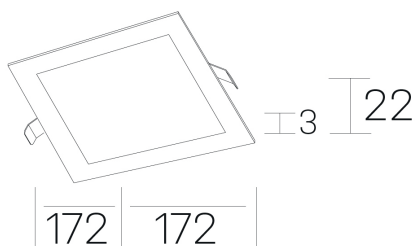

disc sq
K51703.02.RF.WH-WH.OP.ST.8.40.PU

GENERAL DETAILS

INSTALLATION	recessed with frame
FINISHES ALUMINIUM	White-White
LIGHT DIRECTION	Fixed
INT/EXT IP DEGREE	IP 43
MATERIAL	Aluminum
IK DEGREE	IK03
UTILIZATION	Indoor
WARRANTY	3 years

GENERAL DIMENSIONS

DIMENSIONS	172×172 mm
CUT OUT	157×157 mm
HEIGHT	h 22 mm
DIMENSIONES DE EMBALAJE	202 × 210 × 45 mm
PESO NETO	0.28

*Please might expect a max.15% figure reduction in finishes other than white