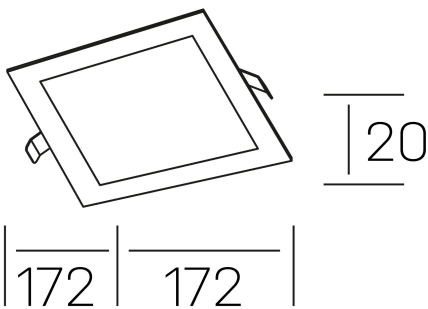

disc sq
K51703.02.RF.WH-WH.OP.ST.8.40.PU

GENERAL DETAILS

INSTALLATION	recessed with frame
FINISHES ALUMINIUM	White-White
LIGHT DIRECTION	Fixed
INT/EXT IP DEGREE	IP 43
MATERIAL	Aluminum
IK DEGREE	IK03
UTILIZATION	Indoor
WARRANTY	3 years

ELECTRICAL DETAILS

LAMP	LED
POWER	12 W
COLOUR TEMPERATURE	4000K
LUMINOUS FLUX	1060 Lm
EFFICACY DIMMING	85 Lm/W
DIMABLE	Push
DRIVER	Remote
CLASS PROTECTION	II
COLOUR RENDERING INDEX	CRI >80
VOLTAGE	220-240 V
FRECUENCIA	50-60 Hz
CURRENT INTENSITY	300 mA
LIFE TIME	35.000 h

GENERAL DIMENSIONS

DIMENSIONS	172×172 mm
CUT OUT	157×157 mm
HEIGHT	h 20mm
DIMENSIONES DE EMBALAJE	202 × 210 × 45 mm
PESO NETO	0.28

*Please might expect a max.15% figure reduction in finishes other than white