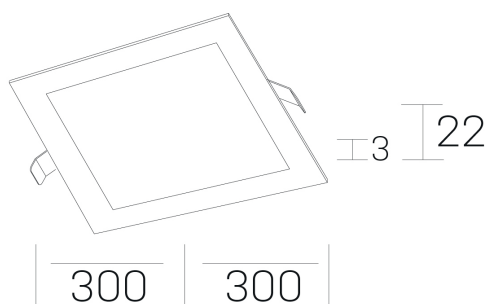

## GENERAL DETAILS

INSTALLATION	recessed with frame
FINISHES ALUMINIUM	Black-Black
LIGHT DIRECTION	Fixed
INT/EXT IP DEGREE	IP 43
MATERIAL	Aluminum
IK DEGREE	IK03
UTILIZATION	Indoor
WARRANTY	3 years

## GENERAL DIMENSIONS

DIMENSIONS	300×300 mm
CUT OUT	285×285 mm
HEIGHT	h 22 mm
DIMENSIONES DE EMBALAJE	202 × 210 × 45 mm
PESO NETO	0.66

\*Please might expect a max.15% figure reduction in finishes other than white