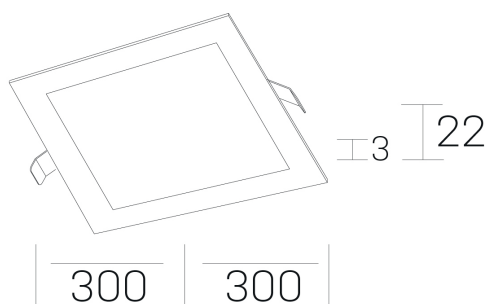

disc sq
K51703.04.RF.WH-WH.OP.ST.8.40.DA

GENERAL DETAILS

INSTALLATION	recessed with frame
FINISHES ALUMINIUM	White-White
LIGHT DIRECTION	Fixed
INT/EXT IP DEGREE	IP 43
MATERIAL	Aluminum
IK DEGREE	IK03
UTILIZATION	Indoor
WARRANTY	3 years

ELECTRICAL DETAILS

LAMP	LED
POWER	8 W, 12 W, 20 W, 24 W
COLOUR TEMPERATURE	4000K
LUMINOUS FLUX	2350 Lm
EFFICACY DIMMING	100 Lm/W
DIMABLE	DALI
DRIVER	Remote
CLASS PROTECTION	II
COLOUR RENDERING INDEX	CRI >80
VOLTAGE	220-240 V
FRECUENCIA	50-60 Hz
CURRENT INTENSITY	300 mA, 350 mA, 500 mA, 600 mA
LIFE TIME	50.000 h

GENERAL DIMENSIONS

DIMENSIONS	300×300 mm
CUT OUT	285×285 mm
HEIGHT	h 22 mm
DIMENSIONES DE EMBALAJE	202 × 210 × 45 mm
PESO NETO	0.66

*Please might expect a max.15% figure reduction in finishes other than white