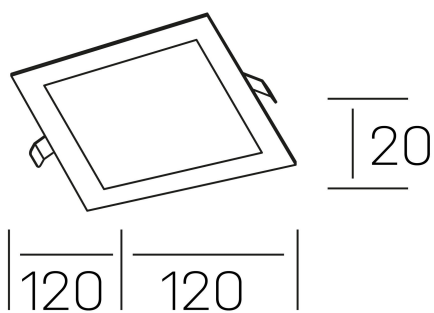

disc sq
K51703.01.RF.WH-WH.OP.ST.8.40.PU

GENERAL DETAILS

INSTALLATION	recessed with frame
FINISHES ALUMINIUM	White-White
LIGHT DIRECTION	Fixed
INT/EXT IP DEGREE	IP 43
MATERIAL	Aluminum
IK DEGREE	IK03
UTILIZATION	Indoor
WARRANTY	3 years

ELECTRICAL DETAILS

LAMP	LED
POWER	8 W
COLOUR TEMPERATURE	4000K
LUMINOUS FLUX	490 Lm
EFFICACY DIMMING	63 Lm/W
DIMABLE	Push
DRIVER	Remote
CLASS PROTECTION	II
COLOUR RENDERING INDEX	CRI >80
VOLTAGE	220-240 V
FRECUENCIA	50-60 Hz
CURRENT INTENSITY	350 mA
LIFE TIME	35.000 h

GENERAL DIMENSIONS

DIMENSIONS	120×120 mm
CUT OUT	108×108 mm
HEIGHT	h 20mm
DIMENSIONES DE EMBALAJE	160 × 155 × 45 mm
PESO NETO	0.16

*Please might expect a max.15% figure reduction in finishes other than white