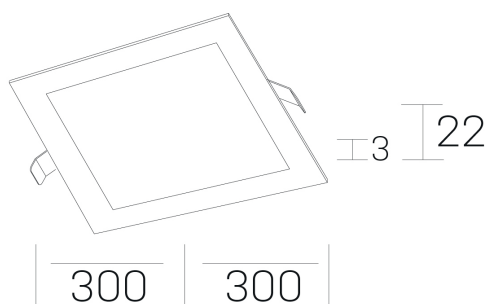

disc sq
K51703.04.RF.BK-BK.OP.ST.8.40.D1

GENERAL DETAILS

INSTALLATION	recessed with frame
FINISHES ALUMINIUM	Black-Black
LIGHT DIRECTION	Fixed
INT/EXT IP DEGREE	IP 43
MATERIAL	Aluminum
IK DEGREE	IK03
UTILIZATION	Indoor
WARRANTY	3 years

ELECTRICAL DETAILS

LAMP	LED
POWER	24 W
COLOUR TEMPERATURE	4000K
LUMINOUS FLUX	2350 Lm
EFFICACY DIMMING	100 Lm/W
DIMABLE	1.10v
DRIVER	Remote
CLASS PROTECTION	II
COLOUR RENDERING INDEX	CRI >80
VOLTAGE	220-240 V
FRECUENCIA	50-60 Hz
CURRENT INTENSITY	600 mA
LIFE TIME	50.000 h

GENERAL DIMENSIONS

DIMENSIONS	300×300 mm
CUT OUT	285×285 mm
HEIGHT	h 22 mm
DIMENSIONES DE EMBALAJE	202 × 210 × 45 mm
PESO NETO	0.66

*Please might expect a max.15% figure reduction in finishes other than white