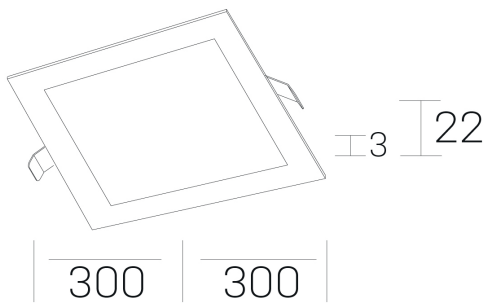

disc sq
K51703.04.RF.WH-WH.OP.ST.8.30.PC

GENERAL DETAILS

INSTALLATION	recessed with frame
FINISHES ALUMINIUM	White-White
LIGHT DIRECTION	Fixed
INT/EXT IP DEGREE	IP 43
MATERIAL	Aluminum
IK DEGREE	IK03
UTILIZATION	Indoor
WARRANTY	3 years

ELECTRICAL DETAILS

LAMP	LED
POWER	24 W
COLOUR TEMPERATURE	3000K
LUMINOUS FLUX	2300 lm
EFFICACY DIMMING	98 Lm/W
DIMABLE	PHASE CUT
DRIVER	Remote
CLASS PROTECTION	II
COLOUR RENDERING INDEX	CRI >80
VOLTAGE	220-240 V
FRECUENCIA	50-60 Hz
CURRENT INTENSITY	600 mA
LIFE TIME	50.000 h

GENERAL DIMENSIONS

DIMENSIONS	300×300 mm
CUT OUT	285×285 mm
HEIGHT	h 22 mm
DIMENSIONES DE EMBALAJE	202 × 210 × 45 mm
PESO NETO	0.66

*Please might expect a max.15% figure reduction in finishes other than white