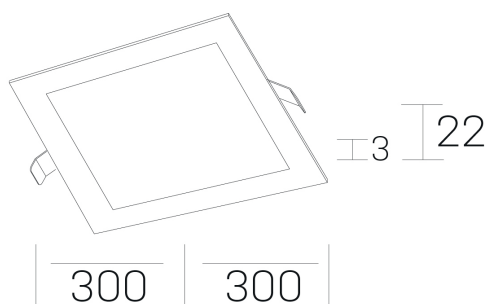

disc sq
K51703.04.RF.WH-WH.OP.ST.8.40.D1

GENERAL DETAILS

INSTALLATION	recessed with frame
FINISHES ALUMINIUM	White-White
LIGHT DIRECTION	Fixed
INT/EXT IP DEGREE	IP 43
MATERIAL	Aluminum
IK DEGREE	IK03
UTILIZATION	Indoor
WARRANTY	3 years

ELECTRICAL DETAILS

LAMP	LED
POWER	24 W
COLOUR TEMPERATURE	4000K
LUMINOUS FLUX	2350 Lm
EFFICACY DIMMING	100 Lm/W
DIMABLE	1.10v
DRIVER	Remote
CLASS PROTECTION	II
COLOUR RENDERING INDEX	CRI >80
VOLTAGE	220-240 V
FRECUENCIA	50-60 Hz
CURRENT INTENSITY	600 mA
LIFE TIME	50.000 h

GENERAL DIMENSIONS

DIMENSIONS	300×300 mm
CUT OUT	285×285 mm
HEIGHT	h 22 mm
DIMENSIONES DE EMBALAJE	202 × 210 × 45 mm
PESO NETO	0.66

*Please might expect a max.15% figure reduction in finishes other than white