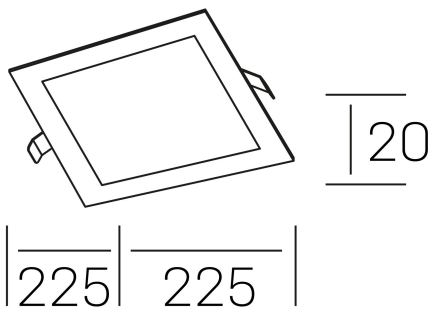

disc sq

K51703.03.RF.WH-WH.OP.ST.8.30

GENERAL DETAILS

INSTALLATION	recessed with frame
FINISHES ALUMINIUM	White-White
LIGHT DIRECTION	Fixed
INT/EXT IP DEGREE	IP 43
MATERIAL	Aluminum
IK DEGREE	IK03
UTILIZATION	Indoor
WARRANTY	3 years

ELECTRICAL DETAILS

LAMP	LED
POWER	20 W
COLOUR TEMPERATURE	3000K
LUMINOUS FLUX	1750 Lm
EFFICACY DIMMING	90 Lm/W
DIMABLE	No Dim
DRIVER	Remote
CLASS PROTECTION	II
COLOUR RENDERING INDEX	CRI >80
VOLTAGE	220-240 V
FRECUENCIA	50-60 Hz
CURRENT INTENSITY	500 mA
LIFE TIME	35.000 h

GENERAL DIMENSIONS

DIMENSIONS	225×225 mm
CUT OUT	210×210 mm
HEIGHT	h 20mm
DIMENSIONES DE EMBALAJE	202 × 210 × 45 mm
PESO NETO	0.40

*Please might expect a max.15% figure reduction in finishes other than white