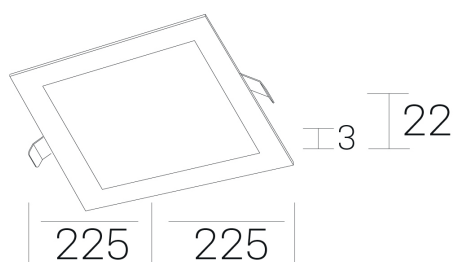

**disc sq**  
K51703.03.RF.WH-WH.OP.ST.8.30

## GENERAL DETAILS

INSTALLATION	recessed with frame
FINISHES ALUMINIUM	White-White
LIGHT DIRECTION	Fixed
INT/EXT IP DEGREE	IP 43
MATERIAL	Aluminum
IK DEGREE	IK03
UTILIZATION	Indoor
WARRANTY	3 years

## GENERAL DIMENSIONS

DIMENSIONS	225×225 mm
CUT OUT	210×210 mm
HEIGHT	h 22 mm
DIMENSIONES DE EMBALAJE	202 × 210 × 45 mm
PESO NETO	0.40

\*Please might expect a max.15% figure reduction in finishes other than white