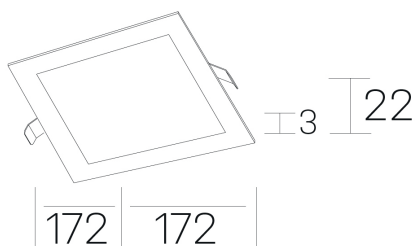

disc sq
K51703.02.RF.WH-WH.OP.ST.8.40.D1

GENERAL DETAILS

INSTALLATION	recessed with frame
FINISHES ALUMINIUM	White-White
LIGHT DIRECTION	Fixed
INT/EXT IP DEGREE	IP 43
MATERIAL	Aluminum
IK DEGREE	IK03
UTILIZATION	Indoor
WARRANTY	3 years

GENERAL DIMENSIONS

DIMENSIONS	172×172 mm
CUT OUT	157×157 mm
HEIGHT	h 22 mm
DIMENSIONES DE EMBALAJE	202 × 210 × 45 mm
PESO NETO	0.28

*Please might expect a max.15% figure reduction in finishes other than white