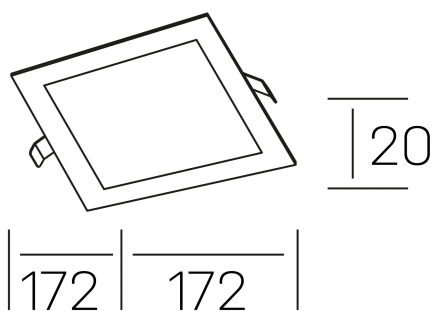

disc sq
K51703.02.RF.WH-WH.OP.ST.8.40.D1

GENERAL DETAILS

INSTALLATION	recessed with frame
FINISHES ALUMINIUM	White-White
LIGHT DIRECTION	Fixed
INT/EXT IP DEGREE	IP 43
MATERIAL	Aluminum
IK DEGREE	IK03
UTILIZATION	Indoor
WARRANTY	3 years

ELECTRICAL DETAILS

LAMP	LED
POWER	12 W
COLOUR TEMPERATURE	4000K
LUMINOUS FLUX	1060 Lm
EFFICACY DIMMING	85 Lm/W
DIMABLE	1.10v
DRIVER	Remote
CLASS PROTECTION	II
COLOUR RENDERING INDEX	CRI >80
VOLTAGE	220-240 V
FRECUENCIA	50-60 Hz
CURRENT INTENSITY	300 mA
LIFE TIME	35.000 h

GENERAL DIMENSIONS

DIMENSIONS	172×172 mm
CUT OUT	157×157 mm
HEIGHT	h 20mm
DIMENSIONES DE EMBALAJE	202 × 210 × 45 mm
PESO NETO	0.28

*Please might expect a max.15% figure reduction in finishes other than white