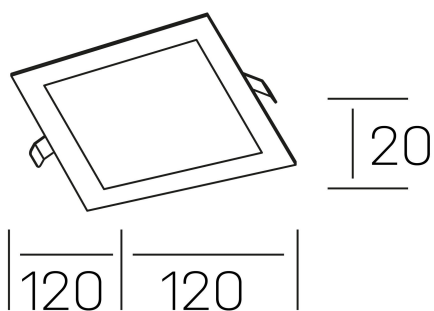

## GENERAL DETAILS

INSTALLATION	recessed with frame
FINISHES ALUMINIUM	Black-Black
LIGHT DIRECTION	Fixed
INT/EXT IP DEGREE	IP 43
MATERIAL	Aluminum
IK DEGREE	IK03
UTILIZATION	Indoor
WARRANTY	3 years

## GENERAL DIMENSIONS

DIMENSIONS	120×120 mm
CUT OUT	108×108 mm
HEIGHT	h 20mm
DIMENSIONES DE EMBALAJE	160 × 155 × 45 mm
PESO NETO	0.16

\*Please might expect a max.15% figure reduction in finishes other than white