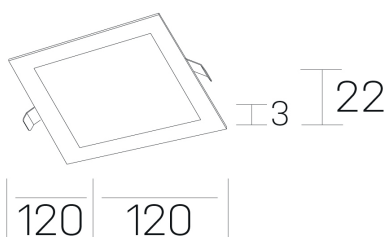

## GENERAL DETAILS

INSTALLATION	recessed with frame
FINISHES ALUMINIUM	Black-Black
LIGHT DIRECTION	Fixed
INT/EXT IP DEGREE	IP 43
MATERIAL	Aluminum
IK DEGREE	IK03
UTILIZATION	Indoor
WARRANTY	3 years

## GENERAL DIMENSIONS

DIMENSIONS	120×120 mm
CUT OUT	108×108 mm
HEIGHT	h 22 mm
DIMENSIONES DE EMBALAJE	160 × 155 × 45 mm
PESO NETO	0.16

\*Please might expect a max.15% figure reduction in finishes other than white