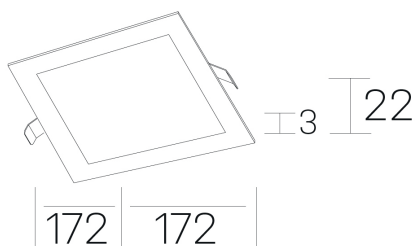

disc sq
K51703.02.RF.WH-WH.OP.ST.8.30.D1

GENERAL DETAILS

INSTALLATION	recessed with frame
FINISHES ALUMINIUM	White-White
LIGHT DIRECTION	Fixed
INT/EXT IP DEGREE	IP 43
MATERIAL	Aluminum
IK DEGREE	IK03
UTILIZATION	Indoor
WARRANTY	3 years

GENERAL DIMENSIONS

DIMENSIONS	172×172 mm
CUT OUT	157×157 mm
HEIGHT	h 22 mm
DIMENSIONES DE EMBALAJE	202 × 210 × 45 mm
PESO NETO	0.28

*Please might expect a max.15% figure reduction in finishes other than white