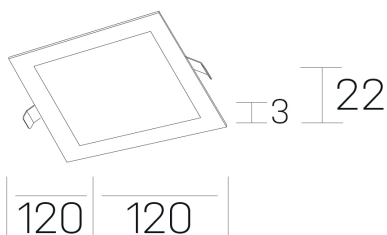

disc sq
K51703.01.RF.BK-BK.OP.ST.8.30.DA

GENERAL DETAILS

INSTALLATION	recessed with frame
FINISHES ALUMINIUM	Black-Black
LIGHT DIRECTION	Fixed
INT/EXT IP DEGREE	IP 43
MATERIAL	Aluminum
IK DEGREE	IK03
UTILIZATION	Indoor
WARRANTY	3 years

GENERAL DIMENSIONS

DIMENSIONS	120×120 mm
CUT OUT	108×108 mm
HEIGHT	h 22 mm
DIMENSIONES DE EMBALAJE	160 × 155 × 45 mm
PESO NETO	0.16

*Please might expect a max.15% figure reduction in finishes other than white