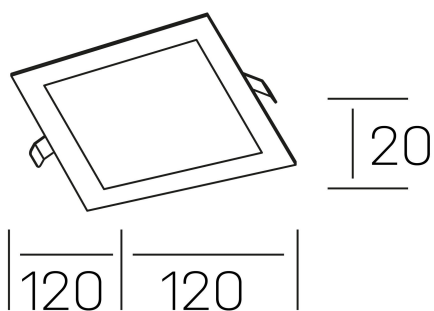

disc sq
K51703.01.RF.BK-BK.OP.ST.8.30.DA

GENERAL DETAILS

INSTALLATION	recessed with frame
FINISHES ALUMINIUM	Black-Black
LIGHT DIRECTION	Fixed
INT/EXT IP DEGREE	IP 43
MATERIAL	Aluminum
IK DEGREE	IK03
UTILIZATION	Indoor
WARRANTY	3 years

ELECTRICAL DETAILS

LAMP	LED
POWER	8 W
COLOUR TEMPERATURE	3000K
LUMINOUS FLUX	480 Lm
EFFICACY DIMMING	62 Lm/W
DIMABLE	DALI
DRIVER	Remote
CLASS PROTECTION	II
COLOUR RENDERING INDEX	CRI >80
VOLTAGE	220-240 V
FRECUENCIA	50-60 Hz
CURRENT INTENSITY	350 mA
LIFE TIME	35.000 h

GENERAL DIMENSIONS

DIMENSIONS	120×120 mm
CUT OUT	108×108 mm
HEIGHT	h 20mm
DIMENSIONES DE EMBALAJE	160 × 155 × 45 mm
PESO NETO	0.16

*Please might expect a max.15% figure reduction in finishes other than white