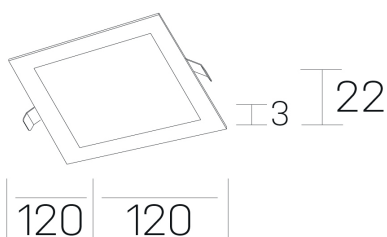

**disc sq**  
K51703.01.RF.WH-WH.OP.ST.8.30.D1

## GENERAL DETAILS

INSTALLATION	recessed with frame
FINISHES ALUMINIUM	White-White
LIGHT DIRECTION	Fixed
INT/EXT IP DEGREE	IP 43
MATERIAL	Aluminum
IK DEGREE	IK03
UTILIZATION	Indoor
WARRANTY	3 years

## GENERAL DIMENSIONS

DIMENSIONS	120×120 mm
CUT OUT	108×108 mm
HEIGHT	h 22 mm
DIMENSIONES DE EMBALAJE	160 × 155 × 45 mm
PESO NETO	0.16

\*Please might expect a max.15% figure reduction in finishes other than white