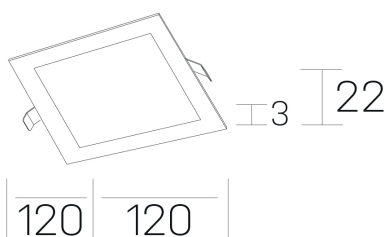

disc sq
K51703.01.RF.WH-WH.OP.ST.8.40

GENERAL DETAILS

INSTALLATION	recessed with frame
FINISHES ALUMINIUM	White-White
LIGHT DIRECTION	Fixed
INT/EXT IP DEGREE	IP 43
MATERIAL	Aluminum
IK DEGREE	IK03
UTILIZATION	Indoor
WARRANTY	3 years

GENERAL DIMENSIONS

DIMENSIONS	120×120 mm
CUT OUT	108×108 mm
HEIGHT	h 22 mm
DIMENSIONES DE EMBALAJE	160 × 155 × 45 mm
PESO NETO	0.16

*Please might expect a max.15% figure reduction in finishes other than white