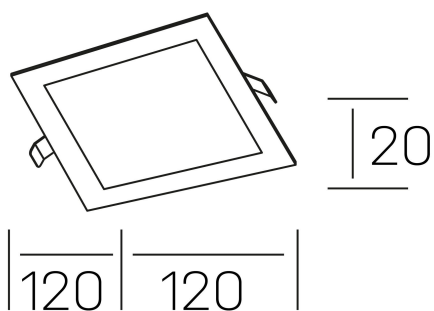

disc sq

K51703.01.RF.WH-WH.OP.ST.8.40

GENERAL DETAILS

INSTALLATION	recessed with frame
FINISHES ALUMINIUM	White-White
LIGHT DIRECTION	Fixed
INT/EXT IP DEGREE	IP 43
MATERIAL	Aluminum
IK DEGREE	IK03
UTILIZATION	Indoor
WARRANTY	3 years

ELECTRICAL DETAILS

LAMP	LED
POWER	8 W
COLOUR TEMPERATURE	4000K
LUMINOUS FLUX	490 Lm
EFFICACY DIMMING	63 Lm/W
DIMABLE	No Dim
DRIVER	Remote
CLASS PROTECTION	II
COLOUR RENDERING INDEX	CRI >80
VOLTAGE	220-240 V
FRECUENCIA	50-60 Hz
CURRENT INTENSITY	350 mA
LIFE TIME	35.000 h

GENERAL DIMENSIONS

DIMENSIONS	120×120 mm
CUT OUT	108×108 mm
HEIGHT	h 20mm
DIMENSIONES DE EMBALAJE	160 × 155 × 45 mm
PESO NETO	0.16

*Please might expect a max.15% figure reduction in finishes other than white