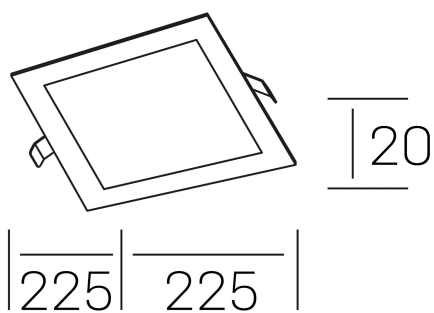

disc sq
K51703.03.RF.BK-BK.OP.ST.8.30.D1

GENERAL DETAILS

INSTALLATION	recessed with frame
FINISHES ALUMINIUM	Black-Black
LIGHT DIRECTION	Fixed
INT/EXT IP DEGREE	IP 43
MATERIAL	Aluminum
IK DEGREE	IK03
UTILIZATION	Indoor
WARRANTY	3 years

ELECTRICAL DETAILS

LAMP	LED
POWER	20 W
COLOUR TEMPERATURE	3000K
LUMINOUS FLUX	1750 Lm
EFFICACY DIMMING	90 Lm/W
DIMABLE	1.10v
DRIVER	Remote
CLASS PROTECTION	II
COLOUR RENDERING INDEX	CRI >80
VOLTAGE	220-240 V
FRECUENCIA	50-60 Hz
CURRENT INTENSITY	500 mA
LIFE TIME	35.000 h

GENERAL DIMENSIONS

DIMENSIONS	225×225 mm
CUT OUT	210×210 mm
HEIGHT	h 20mm
DIMENSIONES DE EMBALAJE	202 × 210 × 45 mm
PESO NETO	0.40

*Please might expect a max.15% figure reduction in finishes other than white