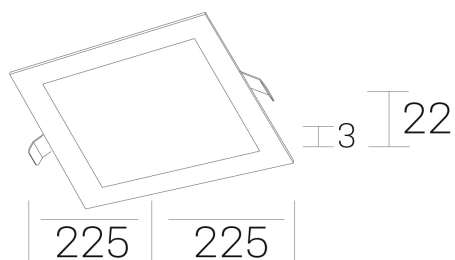

## GENERAL DETAILS

INSTALLATION	recessed with frame
FINISHES ALUMINIUM	Black-Black
LIGHT DIRECTION	Fixed
INT/EXT IP DEGREE	IP 43
MATERIAL	Aluminum
IK DEGREE	IK03
UTILIZATION	Indoor
WARRANTY	3 years

## GENERAL DIMENSIONS

DIMENSIONS	225×225 mm
CUT OUT	210×210 mm
HEIGHT	h 22 mm
DIMENSIONES DE EMBALAJE	202 × 210 × 45 mm
PESO NETO	0.40

\*Please might expect a max.15% figure reduction in finishes other than white