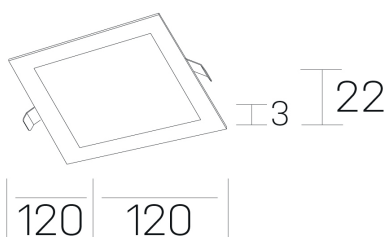

disc sq
K51703.01.RF.BK-BK.OP.ST.8.40.DA

GENERAL DETAILS

INSTALLATION	recessed with frame
FINISHES ALUMINIUM	Black-Black
LIGHT DIRECTION	Fixed
INT/EXT IP DEGREE	IP 43
MATERIAL	Aluminum
IK DEGREE	IK03
UTILIZATION	Indoor
WARRANTY	3 years

GENERAL DIMENSIONS

DIMENSIONS	120×120 mm
CUT OUT	108×108 mm
HEIGHT	h 22 mm
DIMENSIONES DE EMBALAJE	160 × 155 × 45 mm
PESO NETO	0.16

*Please might expect a max.15% figure reduction in finishes other than white