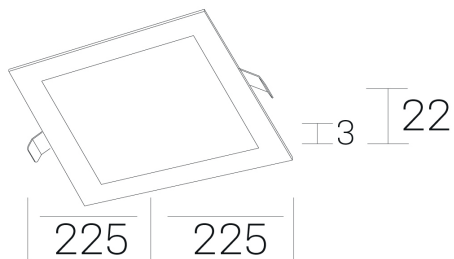

disc sq
K51703.03.RF.WH-WH.OP.ST.8.40.PC

GENERAL DETAILS

INSTALLATION	recessed with frame
FINISHES ALUMINIUM	White-White
LIGHT DIRECTION	Fixed
INT/EXT IP DEGREE	IP 43
MATERIAL	Aluminum
IK DEGREE	IK03
UTILIZATION	Indoor
WARRANTY	3 years

ELECTRICAL DETAILS

LAMP	LED
POWER	20 W
COLOUR TEMPERATURE	4000K
LUMINOUS FLUX	1800 lm
EFFICACY DIMMING	92 Lm/W
DIMABLE	PHASE CUT
DRIVER	Remote
CLASS PROTECTION	II
COLOUR RENDERING INDEX	CRI >80
VOLTAGE	220-240 V
FRECUENCIA	50-60 Hz
CURRENT INTENSITY	500 mA
LIFE TIME	50.000 h

GENERAL DIMENSIONS

DIMENSIONS	225×225 mm
CUT OUT	210×210 mm
HEIGHT	h 22 mm
DIMENSIONES DE EMBALAJE	202 × 210 × 45 mm
PESO NETO	0.40

*Please might expect a max.15% figure reduction in finishes other than white