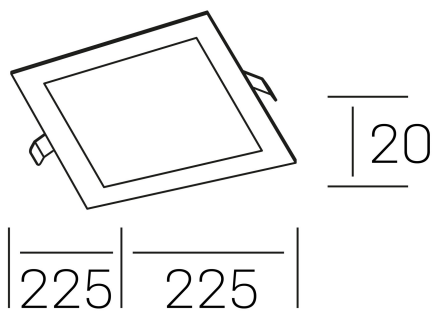

**disc sq**  
K51703.03.RF.WH-WH.OP.ST.8.40.PC

#### GENERAL DETAILS

INSTALLATION	recessed with frame
FINISHES ALUMINIUM	White-White
LIGHT DIRECTION	Fixed
INT/EXT IP DEGREE	IP 43
MATERIAL	Aluminum
IK DEGREE	IK03
UTILIZATION	Indoor
WARRANTY	3 years

#### ELECTRICAL DETAILS

LAMP	LED
POWER	20 W
COLOUR TEMPERATURE	4000K
LUMINOUS FLUX	1800 lm
EFFICACY DIMMING	92 Lm/W
DIMABLE	PHASE CUT
DRIVER	Remote
CLASS PROTECTION	II
COLOUR RENDERING INDEX	CRI >80
VOLTAGE	220-240 V
FRECUENCIA	50-60 Hz
CURRENT INTENSITY	500 mA
LIFE TIME	35.000 h

#### GENERAL DIMENSIONS

DIMENSIONS	225×225 mm
CUT OUT	210×210 mm
HEIGHT	h 20mm
DIMENSIONES DE EMBALAJE	202 × 210 × 45 mm
PESO NETO	0.40

\*Please might expect a max.15% figure reduction in finishes other than white