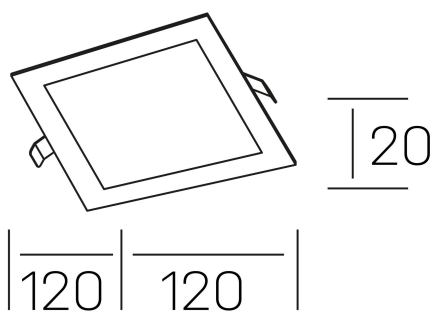

disc sq
K51703.01.RF.WH-WH.OP.ST.8.30.DA

GENERAL DETAILS

INSTALLATION	recessed with frame
FINISHES ALUMINIUM	White-White
LIGHT DIRECTION	Fixed
INT/EXT IP DEGREE	IP 43
MATERIAL	Aluminum
IK DEGREE	IK03
UTILIZATION	Indoor
WARRANTY	3 years

ELECTRICAL DETAILS

LAMP	LED
POWER	8 W
COLOUR TEMPERATURE	3000K
LUMINOUS FLUX	480 Lm
EFFICACY DIMMING	62 Lm/W
DIMABLE	DALI
DRIVER	Remote
CLASS PROTECTION	II
COLOUR RENDERING INDEX	CRI >80
VOLTAGE	220-240 V
FRECUENCIA	50-60 Hz
CURRENT INTENSITY	350 mA
LIFE TIME	35.000 h

GENERAL DIMENSIONS

DIMENSIONS	120×120 mm
CUT OUT	108×108 mm
HEIGHT	h 20mm
DIMENSIONES DE EMBALAJE	160 × 155 × 45 mm
PESO NETO	0.16

*Please might expect a max.15% figure reduction in finishes other than white