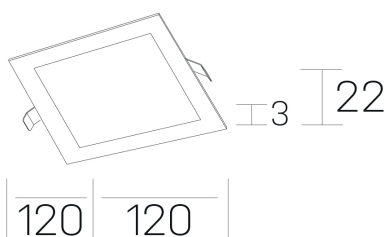

disc sq
K51703.01.RF.WH-WH.OP.ST.8.30.DA

GENERAL DETAILS

INSTALLATION	recessed with frame
FINISHES ALUMINIUM	White-White
LIGHT DIRECTION	Fixed
INT/EXT IP DEGREE	IP 43
MATERIAL	Aluminum
IK DEGREE	IK03
UTILIZATION	Indoor
WARRANTY	3 years

GENERAL DIMENSIONS

DIMENSIONS	120×120 mm
CUT OUT	108×108 mm
HEIGHT	h 22 mm
DIMENSIONES DE EMBALAJE	160 × 155 × 45 mm
PESO NETO	0.16

*Please might expect a max.15% figure reduction in finishes other than white