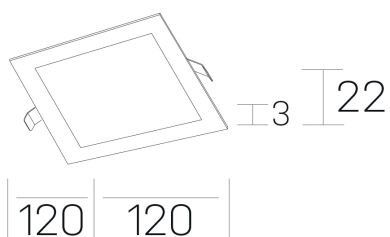

## GENERAL DETAILS

INSTALLATION	recessed with frame
FINISHES ALUMINIUM	Black-Black
LIGHT DIRECTION	Fixed
INT/EXT IP DEGREE	IP 43
MATERIAL	Aluminum
IK DEGREE	IK03
UTILIZATION	Indoor
WARRANTY	3 years

## GENERAL DIMENSIONS

DIMENSIONS	120×120 mm
CUT OUT	108×108 mm
HEIGHT	h 22 mm
DIMENSIONES DE EMBALAJE	160 × 155 × 45 mm
PESO NETO	0.16

\*Please might expect a max.15% figure reduction in finishes other than white