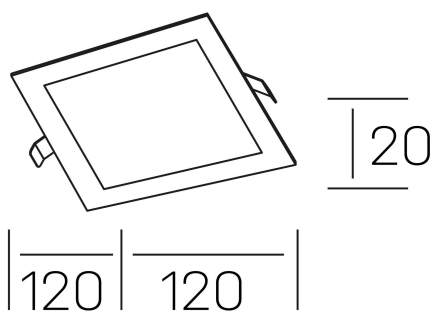

disc sq
K51703.01.RF.BK-BK.OP.ST.8.40

GENERAL DETAILS

INSTALLATION	recessed with frame
FINISHES ALUMINIUM	Black-Black
LIGHT DIRECTION	Fixed
INT/EXT IP DEGREE	IP 43
MATERIAL	Aluminum
IK DEGREE	IK03
UTILIZATION	Indoor
WARRANTY	3 years

ELECTRICAL DETAILS

LAMP	LED
POWER	8 W
COLOUR TEMPERATURE	4000K
LUMINOUS FLUX	490 Lm
EFFICACY DIMMING	63 Lm/W
DIMABLE	No Dim
DRIVER	Remote
CLASS PROTECTION	II
COLOUR RENDERING INDEX	CRI >80
VOLTAGE	220-240 V
FRECUENCIA	50-60 Hz
CURRENT INTENSITY	350 mA
LIFE TIME	35.000 h

GENERAL DIMENSIONS

DIMENSIONS	120×120 mm
CUT OUT	108×108 mm
HEIGHT	h 20mm
DIMENSIONES DE EMBALAJE	160 × 155 × 45 mm
PESO NETO	0.16

*Please might expect a max.15% figure reduction in finishes other than white