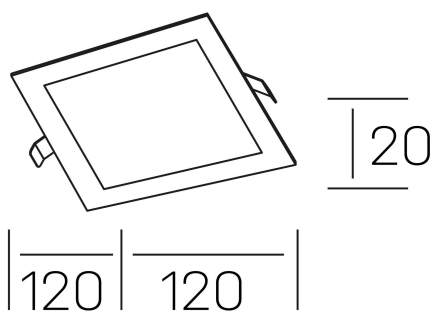

disc sq
K51703.01.RF.BK-BK.OP.ST.8.30.PU

GENERAL DETAILS

| | |
|--------------------|---------------------|
| INSTALLATION | recessed with frame |
| FINISHES ALUMINIUM | Black-Black |
| LIGHT DIRECTION | Fixed |
| INT/EXT IP DEGREE | IP 43 |
| MATERIAL | Aluminum |
| IK DEGREE | IK03 |
| UTILIZATION | Indoor |
| WARRANTY | 3 years |

GENERAL DIMENSIONS

| | |
|-------------------------|-------------------|
| DIMENSIONS | 120×120 mm |
| CUT OUT | 108×108 mm |
| HEIGHT | h 20mm |
| DIMENSIONES DE EMBALAJE | 160 × 155 × 45 mm |
| PESO NETO | 0.16 |