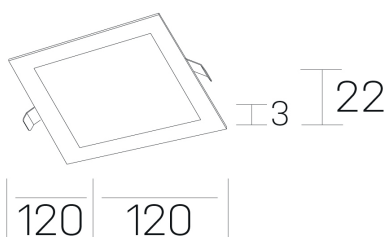

disc sq
K51703.01.RF.BK-BK.OP.ST.8.30.PU

GENERAL DETAILS

INSTALLATION	recessed with frame
FINISHES ALUMINIUM	Black-Black
LIGHT DIRECTION	Fixed
INT/EXT IP DEGREE	IP 43
MATERIAL	Aluminum
IK DEGREE	IK03
UTILIZATION	Indoor
WARRANTY	3 years

GENERAL DIMENSIONS

DIMENSIONS	120×120 mm
CUT OUT	108×108 mm
HEIGHT	h 22 mm
DIMENSIONES DE EMBALAJE	160 × 155 × 45 mm
PESO NETO	0.16

*Please might expect a max.15% figure reduction in finishes other than white