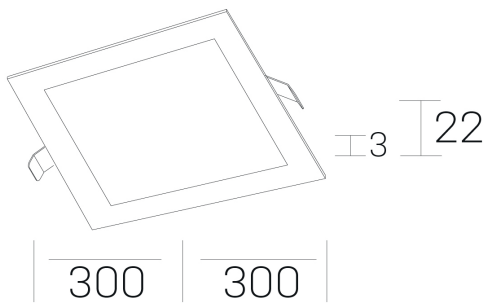

disc sq
K51703.04.RF.BK-BK.OP.ST.8.30.D1

GENERAL DETAILS

INSTALLATION	recessed with frame
FINISHES ALUMINIUM	Black-Black
LIGHT DIRECTION	Fixed
INT/EXT IP DEGREE	IP 43
MATERIAL	Aluminum
IK DEGREE	IK03
UTILIZATION	Indoor
WARRANTY	3 years

ELECTRICAL DETAILS

LAMP	LED
POWER	24 W
COLOUR TEMPERATURE	3000K
LUMINOUS FLUX	2300 lm
EFFICACY DIMMING	98 Lm/W
DIMABLE	1.10v
DRIVER	Remote
CLASS PROTECTION	II
COLOUR RENDERING INDEX	CRI >80
VOLTAGE	220-240 V
FRECUENCIA	50-60 Hz
CURRENT INTENSITY	600 mA
LIFE TIME	50.000 h

GENERAL DIMENSIONS

DIMENSIONS	300×300 mm
CUT OUT	285×285 mm
HEIGHT	h 22 mm
DIMENSIONES DE EMBALAJE	202 × 210 × 45 mm
PESO NETO	0.66

*Please might expect a max.15% figure reduction in finishes other than white