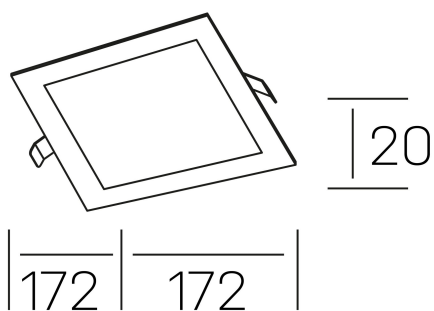

disc sq
K51703.02.RF.BK-BK.OP.ST.8.30.PC

GENERAL DETAILS

INSTALLATION	recessed with frame
FINISHES ALUMINIUM	Black-Black
LIGHT DIRECTION	Fixed
INT/EXT IP DEGREE	IP 43
MATERIAL	Aluminum
IK DEGREE	IK03
UTILIZATION	Indoor
WARRANTY	3 years

ELECTRICAL DETAILS

LAMP	LED
POWER	12 W
COLOUR TEMPERATURE	3000K
LUMINOUS FLUX	1040 Lm
EFFICACY DIMMING	83 Lm/W
DIMABLE	PHASE CUT
DRIVER	Remote
CLASS PROTECTION	II
COLOUR RENDERING INDEX	CRI >80
VOLTAGE	220-240 V
FRECUENCIA	50-60 Hz
CURRENT INTENSITY	300 mA
LIFE TIME	35.000 h

GENERAL DIMENSIONS

DIMENSIONS	172×172 mm
CUT OUT	157×157 mm
HEIGHT	h 20mm
DIMENSIONES DE EMBALAJE	202 × 210 × 45 mm
PESO NETO	0.28

*Please might expect a max.15% figure reduction in finishes other than white