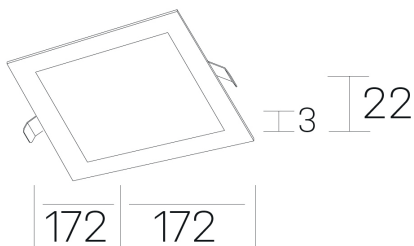

disc sq
K51703.02.RF.BK-BK.OP.ST.8.30.PC

GENERAL DETAILS

INSTALLATION	recessed with frame
FINISHES ALUMINIUM	Black-Black
LIGHT DIRECTION	Fixed
INT/EXT IP DEGREE	IP 43
MATERIAL	Aluminum
IK DEGREE	IK03
UTILIZATION	Indoor
WARRANTY	3 years

GENERAL DIMENSIONS

DIMENSIONS	172×172 mm
CUT OUT	157×157 mm
HEIGHT	h 22 mm
DIMENSIONES DE EMBALAJE	202 × 210 × 45 mm
PESO NETO	0.28

*Please might expect a max.15% figure reduction in finishes other than white