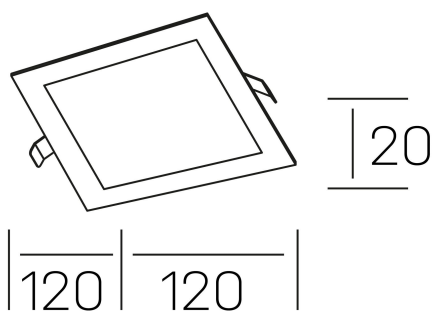

disc sq

K51703.01.RF.WH-WH.OP.ST.8.30

GENERAL DETAILS

INSTALLATION	recessed with frame
FINISHES ALUMINIUM	White-White
LIGHT DIRECTION	Fixed
INT/EXT IP DEGREE	IP 43
MATERIAL	Aluminum
IK DEGREE	IK03
UTILIZATION	Indoor
WARRANTY	3 years

ELECTRICAL DETAILS

LAMP	LED
POWER	8 W
COLOUR TEMPERATURE	3000K
LUMINOUS FLUX	480 Lm
EFFICACY DIMMING	62 Lm/W
DIMABLE	No Dim
DRIVER	Remote
CLASS PROTECTION	II
COLOUR RENDERING INDEX	CRI >80
VOLTAGE	220-240 V
FRECUENCIA	50-60 Hz
CURRENT INTENSITY	350 mA
LIFE TIME	35.000 h

GENERAL DIMENSIONS

DIMENSIONS	120×120 mm
CUT OUT	108×108 mm
HEIGHT	h 20mm
DIMENSIONES DE EMBALAJE	160 × 155 × 45 mm
PESO NETO	0.16

*Please might expect a max.15% figure reduction in finishes other than white