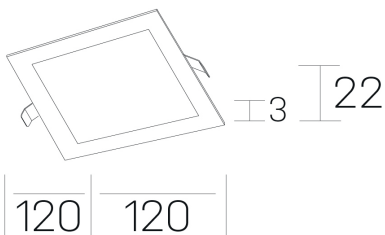

disc sq
K51703.01.RF.WH-WH.OP.ST.8.30

GENERAL DETAILS

INSTALLATION	recessed with frame
FINISHES ALUMINIUM	White-White
LIGHT DIRECTION	Fixed
INT/EXT IP DEGREE	IP 43
MATERIAL	Aluminum
IK DEGREE	IK03
UTILIZATION	Indoor
WARRANTY	3 years

GENERAL DIMENSIONS

DIMENSIONS	120×120 mm
CUT OUT	108×108 mm
HEIGHT	h 22 mm
DIMENSIONES DE EMBALAJE	160 × 155 × 45 mm
PESO NETO	0.16

*Please might expect a max.15% figure reduction in finishes other than white