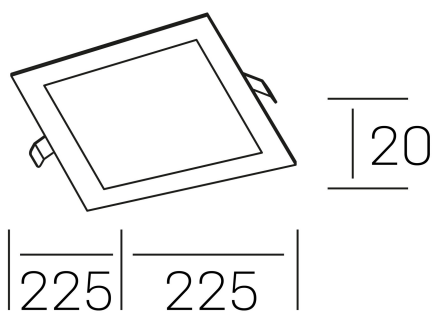

disc sq
K51703.03.RF.BK-BK.OP.ST.8.40.PU

GENERAL DETAILS

INSTALLATION	recessed with frame
FINISHES ALUMINIUM	Black-Black
LIGHT DIRECTION	Fixed
INT/EXT IP DEGREE	IP 43
MATERIAL	Aluminum
IK DEGREE	IK03
UTILIZATION	Indoor
WARRANTY	3 years

ELECTRICAL DETAILS

LAMP	LED
POWER	20 W
COLOUR TEMPERATURE	4000K
LUMINOUS FLUX	1800 lm
EFFICACY DIMMING	92 Lm/W
DIMABLE	Push
DRIVER	Remote
CLASS PROTECTION	II
COLOUR RENDERING INDEX	CRI >80
VOLTAGE	220-240 V
FRECUENCIA	50-60 Hz
CURRENT INTENSITY	500 mA
LIFE TIME	35.000 h

GENERAL DIMENSIONS

DIMENSIONS	225×225 mm
CUT OUT	210×210 mm
HEIGHT	h 20mm
DIMENSIONES DE EMBALAJE	202 × 210 × 45 mm
PESO NETO	0.40

*Please might expect a max.15% figure reduction in finishes other than white