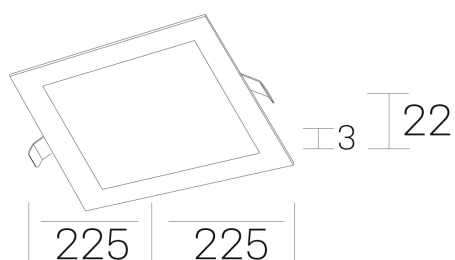

disc sq
K51703.03.RF.BK-BK.OP.ST.8.40.PU

GENERAL DETAILS

INSTALLATION	recessed with frame
FINISHES ALUMINIUM	Black-Black
LIGHT DIRECTION	Fixed
INT/EXT IP DEGREE	IP 43
MATERIAL	Aluminum
IK DEGREE	IK03
UTILIZATION	Indoor
WARRANTY	3 years

GENERAL DIMENSIONS

DIMENSIONS	225×225 mm
CUT OUT	210×210 mm
HEIGHT	h 22 mm
DIMENSIONES DE EMBALAJE	202 × 210 × 45 mm
PESO NETO	0.40

*Please might expect a max.15% figure reduction in finishes other than white