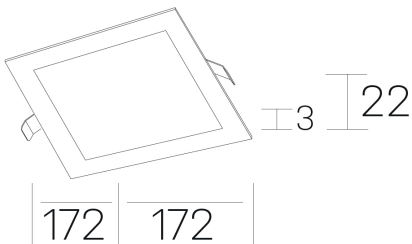

disc sq
K51703.02.RF.BK-BK.OP.ST.8.30

GENERAL DETAILS

INSTALLATION	recessed with frame
FINISHES ALUMINIUM	Black-Black
LIGHT DIRECTION	Fixed
INT/EXT IP DEGREE	IP 43
MATERIAL	Aluminum
IK DEGREE	IK03
UTILIZATION	Indoor
WARRANTY	3 years

GENERAL DIMENSIONS

DIMENSIONS	172×172 mm
CUT OUT	157×157 mm
HEIGHT	h 22 mm
DIMENSIONES DE EMBALAJE	202 × 210 × 45 mm
PESO NETO	0.28

*Please might expect a max.15% figure reduction in finishes other than white