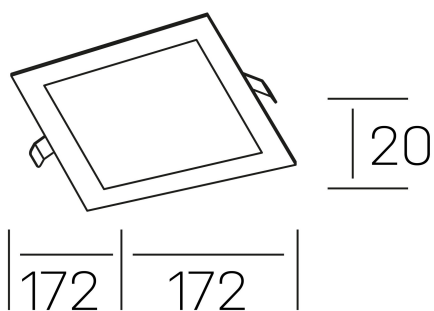

disc sq
K51703.02.RF.BK-BK.OP.ST.8.30

GENERAL DETAILS

INSTALLATION	recessed with frame
FINISHES ALUMINIUM	Black-Black
LIGHT DIRECTION	Fixed
INT/EXT IP DEGREE	IP 43
MATERIAL	Aluminum
IK DEGREE	IK03
UTILIZATION	Indoor
WARRANTY	3 years

ELECTRICAL DETAILS

LAMP	LED
POWER	12 W
COLOUR TEMPERATURE	3000K
LUMINOUS FLUX	1040 Lm
EFFICACY DIMMING	83 Lm/W
DIMABLE	No Dim
DRIVER	Remote
CLASS PROTECTION	II
COLOUR RENDERING INDEX	CRI >80
VOLTAGE	220-240 V
FRECUENCIA	50-60 Hz
CURRENT INTENSITY	300 mA
LIFE TIME	35.000 h

GENERAL DIMENSIONS

DIMENSIONS	172×172 mm
CUT OUT	157×157 mm
HEIGHT	h 20mm
DIMENSIONES DE EMBALAJE	202 × 210 × 45 mm
PESO NETO	0.28

*Please might expect a max.15% figure reduction in finishes other than white