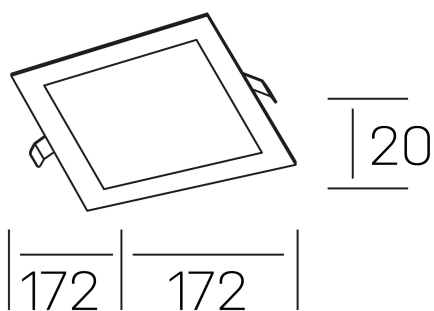

disc sq
K51703.02.RF.WH-WH.OP.ST.8.40.DA

GENERAL DETAILS

INSTALLATION	recessed with frame
FINISHES ALUMINIUM	White-White
LIGHT DIRECTION	Fixed
INT/EXT IP DEGREE	IP 43
MATERIAL	Aluminum
IK DEGREE	IK03
UTILIZATION	Indoor
WARRANTY	3 years

ELECTRICAL DETAILS

LAMP	LED
POWER	12 W
COLOUR TEMPERATURE	4000K
LUMINOUS FLUX	1060 Lm
EFFICACY DIMMING	85 Lm/W
DIMABLE	DALI
DRIVER	Remote
CLASS PROTECTION	II
COLOUR RENDERING INDEX	CRI >80
VOLTAGE	220-240 V
FRECUENCIA	50-60 Hz
CURRENT INTENSITY	300 mA
LIFE TIME	35.000 h

GENERAL DIMENSIONS

DIMENSIONS	172×172 mm
CUT OUT	157×157 mm
HEIGHT	h 20mm
DIMENSIONES DE EMBALAJE	202 × 210 × 45 mm
PESO NETO	0.28

*Please might expect a max.15% figure reduction in finishes other than white