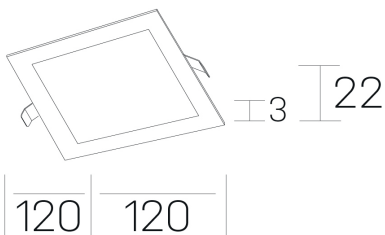

## GENERAL DETAILS

INSTALLATION	recessed with frame
FINISHES ALUMINIUM	White-White
LIGHT DIRECTION	Fixed
INT/EXT IP DEGREE	IP 43
MATERIAL	Aluminum
IK DEGREE	IK03
UTILIZATION	Indoor
WARRANTY	3 years

## GENERAL DIMENSIONS

DIMENSIONS	120×120 mm
CUT OUT	108×108 mm
HEIGHT	h 22 mm
DIMENSIONES DE EMBALAJE	160 × 155 × 45 mm
PESO NETO	0.16

\*Please might expect a max.15% figure reduction in finishes other than white