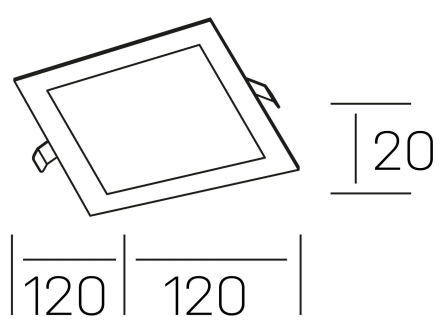

disc sq
K51703.01.RF.WH-WH.OP.ST.8.40.DA

GENERAL DETAILS

INSTALLATION	recessed with frame
FINISHES ALUMINIUM	White-White
LIGHT DIRECTION	Fixed
INT/EXT IP DEGREE	IP 43
MATERIAL	Aluminum
IK DEGREE	IK03
UTILIZATION	Indoor
WARRANTY	3 years

ELECTRICAL DETAILS

LAMP	LED
POWER	8 W
COLOUR TEMPERATURE	4000K
LUMINOUS FLUX	490 Lm
EFFICACY DIMMING	63 Lm/W
DIMABLE	DALI
DRIVER	Remote
CLASS PROTECTION	II
COLOUR RENDERING INDEX	CRI >80
VOLTAGE	220-240 V
FRECUENCIA	50-60 Hz
CURRENT INTENSITY	350 mA
LIFE TIME	35.000 h

GENERAL DIMENSIONS

DIMENSIONS	120×120 mm
CUT OUT	108×108 mm
HEIGHT	h 20mm
DIMENSIONES DE EMBALAJE	160 × 155 × 45 mm
PESO NETO	0.16

*Please might expect a max.15% figure reduction in finishes other than white