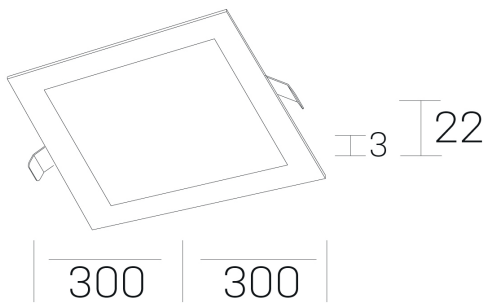

#### GENERAL DETAILS

INSTALLATION	recessed with frame
FINISHES ALUMINIUM	Black-Black
LIGHT DIRECTION	Fixed
INT/EXT IP DEGREE	IP 43
MATERIAL	Aluminum
IK DEGREE	IK03
UTILIZATION	Indoor
WARRANTY	3 years

#### GENERAL DIMENSIONS

DIMENSIONS	300×300 mm
CUT OUT	285×285 mm
HEIGHT	h 22 mm
DIMENSIONES DE EMBALAJE	202 × 210 × 45 mm
PESO NETO	0.66

\*Please might expect a max.15% figure reduction in finishes other than white