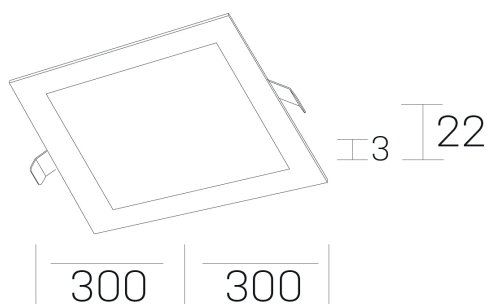

disc sq

K51703.04.RF.WH-WH.OP.ST.8.40

GENERAL DETAILS

INSTALLATION	recessed with frame
FINISHES ALUMINIUM	White-White
LIGHT DIRECTION	Fixed
INT/EXT IP DEGREE	IP 43
MATERIAL	Aluminum
IK DEGREE	IK03
UTILIZATION	Indoor
WARRANTY	3 years

ELECTRICAL DETAILS

LAMP	LED
POWER	24 W
COLOUR TEMPERATURE	4000K
LUMINOUS FLUX	2350 Lm
EFFICACY DIMMING	100 Lm/W
DIMABLE	No Dim
DRIVER	Remote
CLASS PROTECTION	II
COLOUR RENDERING INDEX	CRI >80
VOLTAGE	220-240 V
FRECUENCIA	50-60 Hz
CURRENT INTENSITY	600 mA
LIFE TIME	50.000 h

GENERAL DIMENSIONS

DIMENSIONS	300×300 mm
CUT OUT	285×285 mm
HEIGHT	h 22 mm
DIMENSIONES DE EMBALAJE	202 × 210 × 45 mm
PESO NETO	0.66

*Please might expect a max.15% figure reduction in finishes other than white