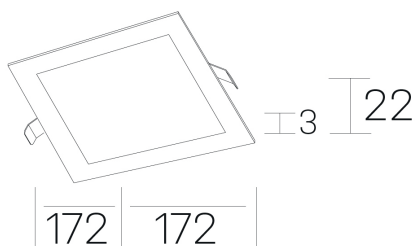

disc sq
K51703.02.RF.BK-BK.OP.ST.8.30.D1

GENERAL DETAILS

INSTALLATION	recessed with frame
FINISHES ALUMINIUM	Black-Black
LIGHT DIRECTION	Fixed
INT/EXT IP DEGREE	IP 43
MATERIAL	Aluminum
IK DEGREE	IK03
UTILIZATION	Indoor
WARRANTY	3 years

GENERAL DIMENSIONS

DIMENSIONS	172×172 mm
CUT OUT	157×157 mm
HEIGHT	h 22 mm
DIMENSIONES DE EMBALAJE	202 × 210 × 45 mm
PESO NETO	0.28

*Please might expect a max.15% figure reduction in finishes other than white