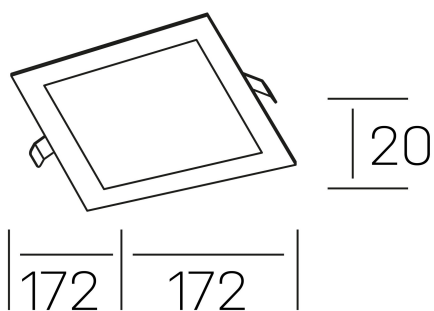

disc sq
K51703.02.RF.BK-BK.OP.ST.8.30.D1

GENERAL DETAILS

INSTALLATION	recessed with frame
FINISHES ALUMINIUM	Black-Black
LIGHT DIRECTION	Fixed
INT/EXT IP DEGREE	IP 43
MATERIAL	Aluminum
IK DEGREE	IK03
UTILIZATION	Indoor
WARRANTY	3 years

ELECTRICAL DETAILS

LAMP	LED
POWER	12 W
COLOUR TEMPERATURE	3000K
LUMINOUS FLUX	1040 Lm
EFFICACY DIMMING	83 Lm/W
DIMABLE	1.10v
DRIVER	Remote
CLASS PROTECTION	II
COLOUR RENDERING INDEX	CRI >80
VOLTAGE	220-240 V
FRECUENCIA	50-60 Hz
CURRENT INTENSITY	300 mA
LIFE TIME	35.000 h

GENERAL DIMENSIONS

DIMENSIONS	172×172 mm
CUT OUT	157×157 mm
HEIGHT	h 20mm
DIMENSIONES DE EMBALAJE	202 × 210 × 45 mm
PESO NETO	0.28

*Please might expect a max.15% figure reduction in finishes other than white