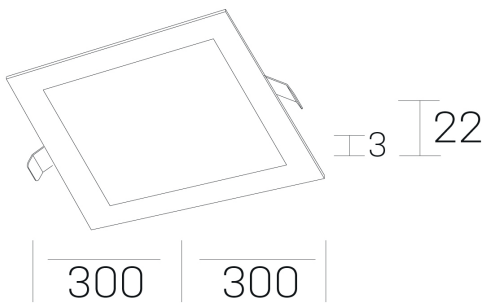

**disc sq**  
K51703.04.RF.WH-WH.OP.ST.8.30.PU

## GENERAL DETAILS

INSTALLATION	recessed with frame
FINISHES ALUMINIUM	White-White
LIGHT DIRECTION	Fixed
INT/EXT IP DEGREE	IP 43
MATERIAL	Aluminum
IK DEGREE	IK03
UTILIZATION	Indoor
WARRANTY	3 years

## GENERAL DIMENSIONS

DIMENSIONS	300×300 mm
CUT OUT	285×285 mm
HEIGHT	h 22 mm
DIMENSIONES DE EMBALAJE	202 × 210 × 45 mm
PESO NETO	0.66

\*Please might expect a max.15% figure reduction in finishes other than white