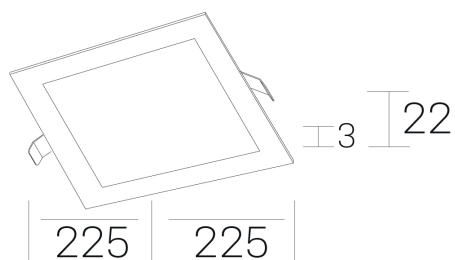

**disc sq**

K51703.03.RF.WH-WH.OP.ST.8.40

#### GENERAL DETAILS

INSTALLATION	recessed with frame
FINISHES ALUMINIUM	White-White
LIGHT DIRECTION	Fixed
INT/EXT IP DEGREE	IP 43
MATERIAL	Aluminum
IK DEGREE	IK03
UTILIZATION	Indoor
WARRANTY	3 years

#### GENERAL DIMENSIONS

DIMENSIONS	225×225 mm
CUT OUT	210×210 mm
HEIGHT	h 22 mm
DIMENSIONES DE EMBALAJE	202 × 210 × 45 mm
PESO NETO	0.40

\*Please might expect a max.15% figure reduction in finishes other than white