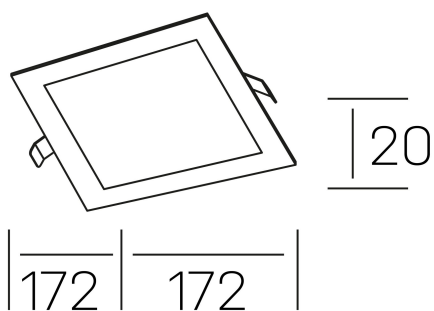

**disc sq**  
K51703.02.RF.BK-BK.OP.ST.8.30.DA

## GENERAL DETAILS

INSTALLATION	recessed with frame
FINISHES ALUMINIUM	Black-Black
LIGHT DIRECTION	Fixed
INT/EXT IP DEGREE	IP 43
MATERIAL	Aluminum
IK DEGREE	IK03
UTILIZATION	Indoor
WARRANTY	3 years

## ELECTRICAL DETAILS

LAMP	LED
POWER	12 W
COLOUR TEMPERATURE	3000K
LUMINOUS FLUX	1040 Lm
EFFICACY DIMMING	83 Lm/W
DIMABLE	DALI
DRIVER	Remote
CLASS PROTECTION	II
COLOUR RENDERING INDEX	CRI >80
VOLTAGE	220-240 V
FRECUENCIA	50-60 Hz
CURRENT INTENSITY	300 mA
LIFE TIME	35.000 h

## GENERAL DIMENSIONS

DIMENSIONS	172×172 mm
CUT OUT	157×157 mm
HEIGHT	h 20mm
DIMENSIONES DE EMBALAJE	202 × 210 × 45 mm
PESO NETO	0.28

\*Please might expect a max.15% figure reduction in finishes other than white