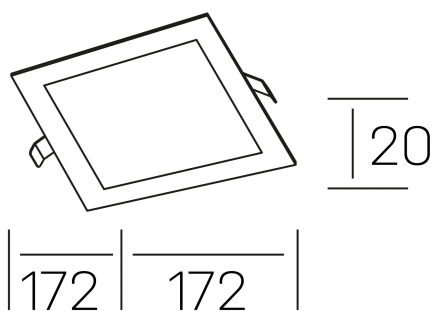

**disc sq**  
K51703.02.RF.WH-WH.OP.ST.8.30.DA

### GENERAL DETAILS

INSTALLATION	recessed with frame
FINISHES ALUMINIUM	White-White
LIGHT DIRECTION	Fixed
INT/EXT IP DEGREE	IP 43
MATERIAL	Aluminum
IK DEGREE	IK03
UTILIZATION	Indoor
WARRANTY	3 years

### ELECTRICAL DETAILS

LAMP	LED
POWER	12 W
COLOUR TEMPERATURE	3000K
LUMINOUS FLUX	1040 Lm
EFFICACY DIMMING	83 Lm/W
DIMABLE	DALI
DRIVER	Remote
CLASS PROTECTION	II
COLOUR RENDERING INDEX	CRI >80
VOLTAGE	220-240 V
FRECUENCIA	50-60 Hz
CURRENT INTENSITY	300 mA
LIFE TIME	35.000 h

### GENERAL DIMENSIONS

DIMENSIONS	172×172 mm
CUT OUT	157×157 mm
HEIGHT	h 20mm
DIMENSIONES DE EMBALAJE	202 × 210 × 45 mm
PESO NETO	0.28

\*Please might expect a max.15% figure reduction in finishes other than white