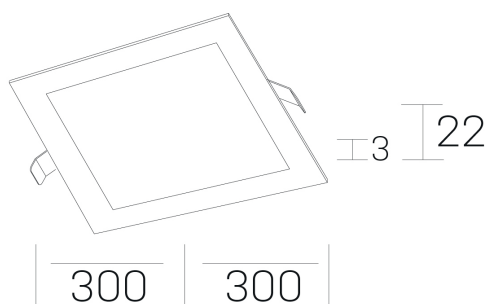

disc sq
K51703.04.RF.BK-BK.OP.ST.8.40.DA

GENERAL DETAILS

INSTALLATION	recessed with frame
FINISHES ALUMINIUM	Black-Black
LIGHT DIRECTION	Fixed
INT/EXT IP DEGREE	IP 43
MATERIAL	Aluminum
IK DEGREE	IK03
UTILIZATION	Indoor
WARRANTY	3 years

ELECTRICAL DETAILS

LAMP	LED
POWER	24 W
COLOUR TEMPERATURE	4000K
LUMINOUS FLUX	2350 Lm
EFFICACY DIMMING	100 Lm/W
DIMABLE	DALI
DRIVER	Remote
CLASS PROTECTION	II
COLOUR RENDERING INDEX	CRI >80
VOLTAGE	220-240 V
FRECUENCIA	50-60 Hz
CURRENT INTENSITY	600 mA
LIFE TIME	50.000 h

GENERAL DIMENSIONS

DIMENSIONS	300×300 mm
CUT OUT	285×285 mm
HEIGHT	h 22 mm
DIMENSIONES DE EMBALAJE	202 × 210 × 45 mm
PESO NETO	0.66

*Please might expect a max.15% figure reduction in finishes other than white