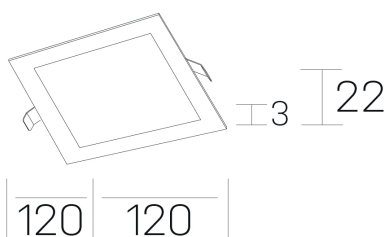

**disc sq**  
K51703.01.RF.WH-WH.OP.ST.8.40.D1

## GENERAL DETAILS

INSTALLATION	recessed with frame
FINISHES ALUMINIUM	White-White
LIGHT DIRECTION	Fixed
INT/EXT IP DEGREE	IP 43
MATERIAL	Aluminum
IK DEGREE	IK03
UTILIZATION	Indoor
WARRANTY	3 years

## GENERAL DIMENSIONS

DIMENSIONS	120×120 mm
CUT OUT	108×108 mm
HEIGHT	h 22 mm
DIMENSIONES DE EMBALAJE	160 × 155 × 45 mm
PESO NETO	0.16

\*Please might expect a max.15% figure reduction in finishes other than white