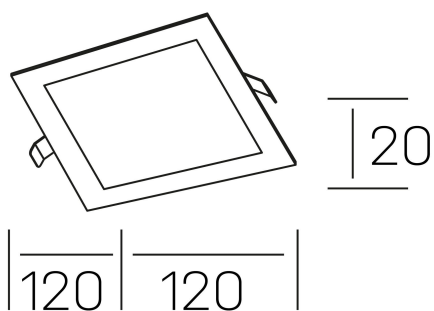

disc sq
K51703.01.RF.WH-WH.OP.ST.8.40.D1

GENERAL DETAILS

INSTALLATION	recessed with frame
FINISHES ALUMINIUM	White-White
LIGHT DIRECTION	Fixed
INT/EXT IP DEGREE	IP 43
MATERIAL	Aluminum
IK DEGREE	IK03
UTILIZATION	Indoor
WARRANTY	3 years

ELECTRICAL DETAILS

LAMP	LED
POWER	8 W
COLOUR TEMPERATURE	4000K
LUMINOUS FLUX	490 Lm
EFFICACY DIMMING	63 Lm/W
DIMABLE	1.10v
DRIVER	Remote
CLASS PROTECTION	II
COLOUR RENDERING INDEX	CRI >80
VOLTAGE	220-240 V
FRECUENCIA	50-60 Hz
CURRENT INTENSITY	350 mA
LIFE TIME	35.000 h

GENERAL DIMENSIONS

DIMENSIONS	120×120 mm
CUT OUT	108×108 mm
HEIGHT	h 20mm
DIMENSIONES DE EMBALAJE	160 × 155 × 45 mm
PESO NETO	0.16

*Please might expect a max.15% figure reduction in finishes other than white