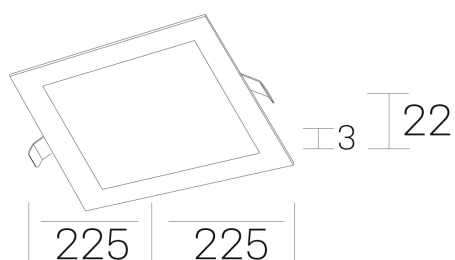

disc sq
K51703.03.RF.BK-BK.OP.ST.8.40

GENERAL DETAILS

INSTALLATION	recessed with frame
FINISHES ALUMINIUM	Black-Black
LIGHT DIRECTION	Fixed
INT/EXT IP DEGREE	IP 43
MATERIAL	Aluminum
IK DEGREE	IK03
UTILIZATION	Indoor
WARRANTY	3 years

GENERAL DIMENSIONS

DIMENSIONS	225×225 mm
CUT OUT	210×210 mm
HEIGHT	h 22 mm
DIMENSIONES DE EMBALAJE	202 × 210 × 45 mm
PESO NETO	0.40

*Please might expect a max.15% figure reduction in finishes other than white