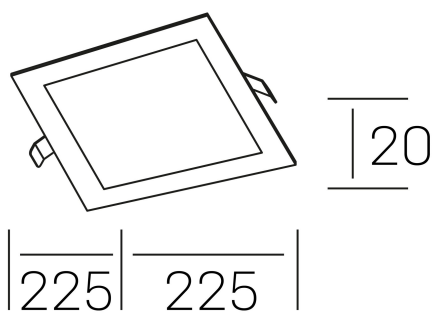

disc sq
K51703.03.RF.BK-BK.OP.ST.8.40

GENERAL DETAILS

INSTALLATION	recessed with frame
FINISHES ALUMINIUM	Black-Black
LIGHT DIRECTION	Fixed
INT/EXT IP DEGREE	IP 43
MATERIAL	Aluminum
IK DEGREE	IK03
UTILIZATION	Indoor
WARRANTY	3 years

ELECTRICAL DETAILS

LAMP	LED
POWER	20 W
COLOUR TEMPERATURE	4000K
LUMINOUS FLUX	1800 lm
EFFICACY DIMMING	92 Lm/W
DIMABLE	No Dim
DRIVER	Remote
CLASS PROTECTION	II
COLOUR RENDERING INDEX	CRI >80
VOLTAGE	220-240 V
FRECUENCIA	50-60 Hz
CURRENT INTENSITY	500 mA
LIFE TIME	35.000 h

GENERAL DIMENSIONS

DIMENSIONS	225×225 mm
CUT OUT	210×210 mm
HEIGHT	h 20mm
DIMENSIONES DE EMBALAJE	202 × 210 × 45 mm
PESO NETO	0.40

*Please might expect a max.15% figure reduction in finishes other than white