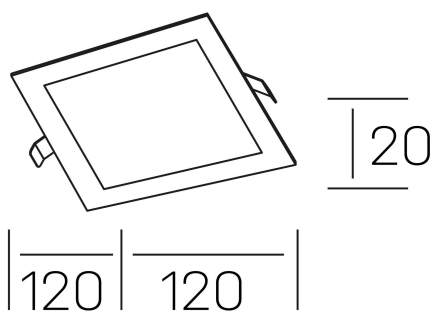

disc sq
K51703.01.RF.BK-BK.OP.ST.8.40.PU

GENERAL DETAILS

INSTALLATION	recessed with frame
FINISHES ALUMINIUM	Black-Black
LIGHT DIRECTION	Fixed
INT/EXT IP DEGREE	IP 43
MATERIAL	Aluminum
IK DEGREE	IK03
UTILIZATION	Indoor
WARRANTY	3 years

ELECTRICAL DETAILS

LAMP	LED
POWER	8 W
COLOUR TEMPERATURE	4000K
LUMINOUS FLUX	490 Lm
EFFICACY DIMMING	63 Lm/W
DIMABLE	Push
DRIVER	Remote
CLASS PROTECTION	II
COLOUR RENDERING INDEX	CRI >80
VOLTAGE	220-240 V
FRECUENCIA	50-60 Hz
CURRENT INTENSITY	350 mA
LIFE TIME	35.000 h

GENERAL DIMENSIONS

DIMENSIONS	120×120 mm
CUT OUT	108×108 mm
HEIGHT	h 20mm
DIMENSIONES DE EMBALAJE	160 × 155 × 45 mm
PESO NETO	0.16

*Please might expect a max.15% figure reduction in finishes other than white