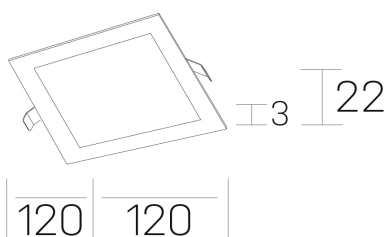

disc sq
K51703.01.RF.BK-BK.OP.ST.8.40.PU

GENERAL DETAILS

INSTALLATION	recessed with frame
FINISHES ALUMINIUM	Black-Black
LIGHT DIRECTION	Fixed
INT/EXT IP DEGREE	IP 43
MATERIAL	Aluminum
IK DEGREE	IK03
UTILIZATION	Indoor
WARRANTY	3 years

GENERAL DIMENSIONS

DIMENSIONS	120×120 mm
CUT OUT	108×108 mm
HEIGHT	h 22 mm
DIMENSIONES DE EMBALAJE	160 × 155 × 45 mm
PESO NETO	0.16

*Please might expect a max.15% figure reduction in finishes other than white