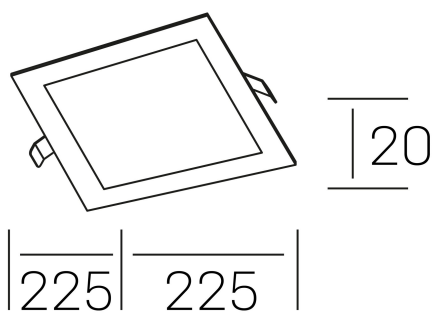

disc sq
K51703.03.RF.WH-WH.OP.ST.8.30.DA

GENERAL DETAILS

INSTALLATION	recessed with frame
FINISHES ALUMINIUM	White-White
LIGHT DIRECTION	Fixed
INT/EXT IP DEGREE	IP 43
MATERIAL	Aluminum
IK DEGREE	IK03
UTILIZATION	Indoor
WARRANTY	3 years

ELECTRICAL DETAILS

LAMP	LED
POWER	20 W
COLOUR TEMPERATURE	3000K
LUMINOUS FLUX	1750 Lm
EFFICACY DIMMING	90 Lm/W
DIMABLE	DALI
DRIVER	Remote
CLASS PROTECTION	II
COLOUR RENDERING INDEX	CRI >80
VOLTAGE	220-240 V
FRECUENCIA	50-60 Hz
CURRENT INTENSITY	500 mA
LIFE TIME	35.000 h

GENERAL DIMENSIONS

DIMENSIONS	225×225 mm
CUT OUT	210×210 mm
HEIGHT	h 20mm
DIMENSIONES DE EMBALAJE	202 × 210 × 45 mm
PESO NETO	0.40

*Please might expect a max.15% figure reduction in finishes other than white