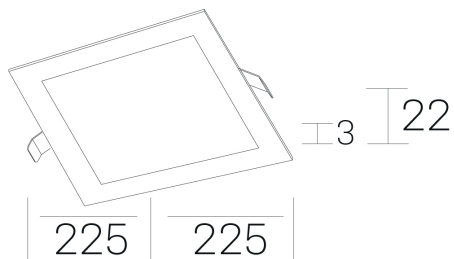

**disc sq**  
K51703.03.RF.WH-WH.OP.ST.8.30.DA

#### GENERAL DETAILS

INSTALLATION	recessed with frame
FINISHES ALUMINIUM	White-White
LIGHT DIRECTION	Fixed
INT/EXT IP DEGREE	IP 43
MATERIAL	Aluminum
IK DEGREE	IK03
UTILIZATION	Indoor
WARRANTY	5 years

#### GENERAL DIMENSIONS

DIMENSIONS	225x225 mm
CUT OUT	210x210 mm
HEIGHT	h 22 mm
DIMENSIONES DE EMBALAJE	202 x 210 x 45 mm
PESO NETO	0.40

\*Please might expect a max.15% figure reduction in finishes other than white