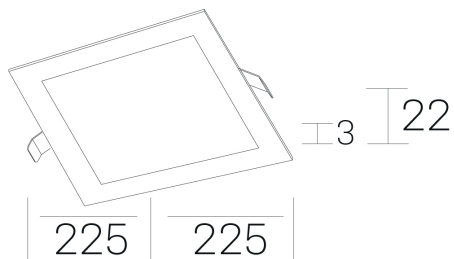

disc sq
K51703.03.RF.WH-WH.OP.ST.8.30.DA

GENERAL DETAILS

INSTALLATION	recessed with frame
FINISHES ALUMINIUM	White-White
LIGHT DIRECTION	Fixed
INT/EXT IP DEGREE	IP 43
MATERIAL	Aluminum
IK DEGREE	IK03
UTILIZATION	Indoor
WARRANTY	3 years

GENERAL DIMENSIONS

DIMENSIONS	225×225 mm
CUT OUT	210×210 mm
HEIGHT	h 22 mm
DIMENSIONES DE EMBALAJE	202 × 210 × 45 mm
PESO NETO	0.40

*Please might expect a max.15% figure reduction in finishes other than white