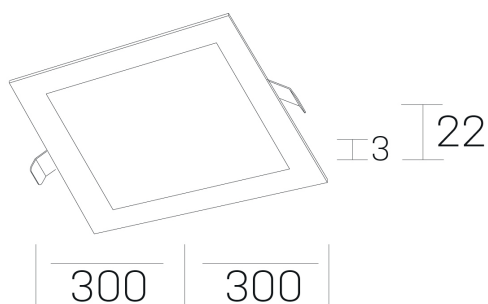

disc sq
K51703.04.RF.WH-WH.OP.ST.8.30.DA

GENERAL DETAILS

INSTALLATION	recessed with frame
FINISHES ALUMINIUM	White-White
LIGHT DIRECTION	Fixed
INT/EXT IP DEGREE	IP 43
MATERIAL	Aluminum
IK DEGREE	IK03
UTILIZATION	Indoor
WARRANTY	3 years

ELECTRICAL DETAILS

LAMP	LED
POWER	24 W
COLOUR TEMPERATURE	3000K
LUMINOUS FLUX	2300 lm
EFFICACY DIMMING	98 Lm/W
DIMABLE	DALI
DRIVER	Remote
CLASS PROTECTION	II
COLOUR RENDERING INDEX	CRI >80
VOLTAGE	220-240 V
FRECUENCIA	50-60 Hz
CURRENT INTENSITY	600 mA
LIFE TIME	50.000 h

GENERAL DIMENSIONS

DIMENSIONS	300×300 mm
CUT OUT	285×285 mm
HEIGHT	h 22 mm
DIMENSIONES DE EMBALAJE	202 × 210 × 45 mm
PESO NETO	0.66

*Please might expect a max.15% figure reduction in finishes other than white