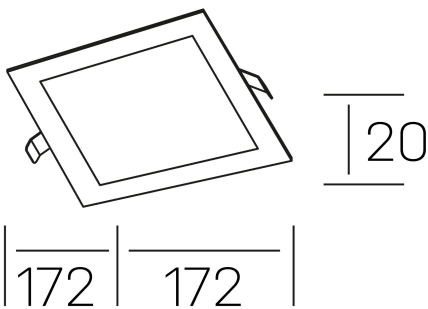

disc sq
K51703.02.RF.BK-BK.OP.ST.8.40.PU

GENERAL DETAILS

INSTALLATION	recessed with frame
FINISHES ALUMINIUM	Black-Black
LIGHT DIRECTION	Fixed
INT/EXT IP DEGREE	IP 43
MATERIAL	Aluminum
IK DEGREE	IK03
UTILIZATION	Indoor
WARRANTY	3 years

ELECTRICAL DETAILS

LAMP	LED
POWER	12 W
COLOUR TEMPERATURE	4000K
LUMINOUS FLUX	1060 Lm
EFFICACY DIMMING	85 Lm/W
DIMABLE	Push
DRIVER	Remote
CLASS PROTECTION	II
COLOUR RENDERING INDEX	CRI >80
VOLTAGE	220-240 V
FRECUENCIA	50-60 Hz
CURRENT INTENSITY	300 mA
LIFE TIME	35.000 h

GENERAL DIMENSIONS

DIMENSIONS	172×172 mm
CUT OUT	157×157 mm
HEIGHT	h 20mm
DIMENSIONES DE EMBALAJE	202 × 210 × 45 mm
PESO NETO	0.28

*Please might expect a max.15% figure reduction in finishes other than white