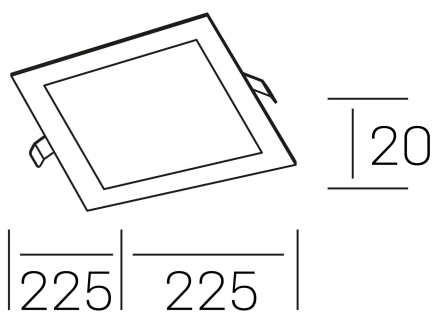

**disc sq**  
K51703.03.RF.BK-BK.OP.ST.8.30

#### GENERAL DETAILS

INSTALLATION	recessed with frame
FINISHES ALUMINIUM	Black-Black
LIGHT DIRECTION	Fixed
INT/EXT IP DEGREE	IP 43
MATERIAL	Aluminum
IK DEGREE	IK03
UTILIZATION	Indoor
WARRANTY	3 years

#### GENERAL DIMENSIONS

DIMENSIONS	225×225 mm
CUT OUT	210×210 mm
HEIGHT	h 20mm
DIMENSIONES DE EMBALAJE	202 × 210 × 45 mm
PESO NETO	0.40

\*Please might expect a max.15% figure reduction in finishes other than white