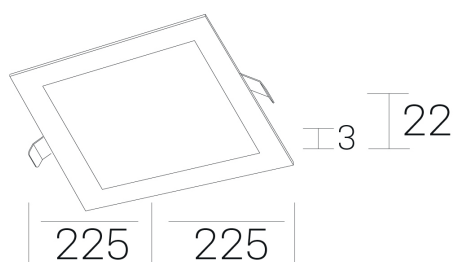

## GENERAL DETAILS

INSTALLATION	recessed with frame
FINISHES ALUMINIUM	Black-Black
LIGHT DIRECTION	Fixed
INT/EXT IP DEGREE	IP 43
MATERIAL	Aluminum
IK DEGREE	IK03
UTILIZATION	Indoor
WARRANTY	3 years

## GENERAL DIMENSIONS

DIMENSIONS	225×225 mm
CUT OUT	210×210 mm
HEIGHT	h 22 mm
DIMENSIONES DE EMBALAJE	202 × 210 × 45 mm
PESO NETO	0.40

\*Please might expect a max.15% figure reduction in finishes other than white