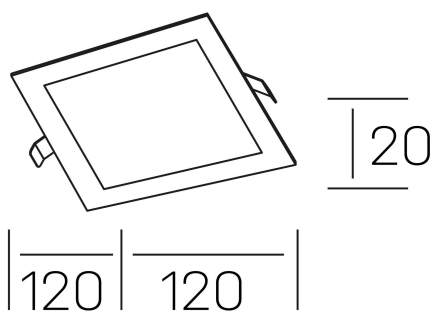

disc sq
K51703.01.RF.BK-BK.OP.ST.8.30

GENERAL DETAILS

INSTALLATION	recessed with frame
FINISHES ALUMINIUM	Black-Black
LIGHT DIRECTION	Fixed
INT/EXT IP DEGREE	IP 43
MATERIAL	Aluminum
IK DEGREE	IK03
UTILIZATION	Indoor
WARRANTY	3 years

ELECTRICAL DETAILS

LAMP	LED
POWER	8 W
COLOUR TEMPERATURE	3000K
LUMINOUS FLUX	480 Lm
EFFICACY DIMMING	62 Lm/W
DIMABLE	No Dim
DRIVER	Remote
CLASS PROTECTION	II
COLOUR RENDERING INDEX	CRI >80
VOLTAGE	220-240 V
FRECUENCIA	50-60 Hz
CURRENT INTENSITY	350 mA
LIFE TIME	35.000 h

GENERAL DIMENSIONS

DIMENSIONS	120×120 mm
CUT OUT	108×108 mm
HEIGHT	h 20mm
DIMENSIONES DE EMBALAJE	160 × 155 × 45 mm
PESO NETO	0.16

*Please might expect a max.15% figure reduction in finishes other than white