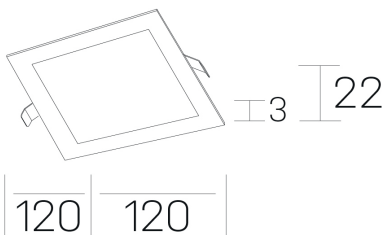

disc sq
K51703.01.RF.BK-BK.OP.ST.8.30.D1

GENERAL DETAILS

INSTALLATION	recessed with frame
FINISHES ALUMINIUM	Black-Black
LIGHT DIRECTION	Fixed
INT/EXT IP DEGREE	IP 43
MATERIAL	Aluminum
IK DEGREE	IK03
UTILIZATION	Indoor
WARRANTY	5 years

ELECTRICAL DETAILS

LAMP	LED
POWER	8 W
COLOUR TEMPERATURE	3000K
LUMINOUS FLUX	480 Lm
EFFICACY DIMMING	62 Lm/W
DIMABLE	1.10v
DRIVER	Remote
CLASS PROTECTION	II
COLOUR RENDERING INDEX	CRI >80
VOLTAGE	220-240 V
CURRENT INTENSITY	350 mA
LIFE TIME	50.000 h

GENERAL DIMENSIONS

DIMENSIONS	120×120 mm
CUT OUT	108×108 mm
HEIGHT	h 22 mm
DIMENSIONES DE EMBALAJE	160 × 155 × 45 mm
PESO NETO	0.16

*Please might expect a max.15% figure reduction in finishes other than white