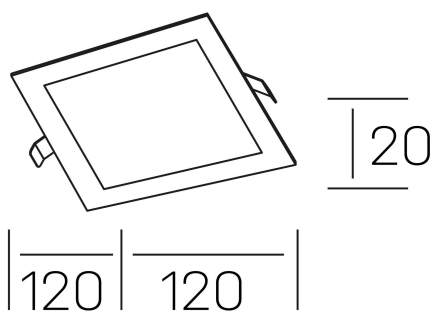

## GENERAL DETAILS

INSTALLATION	recessed with frame
FINISHES ALUMINIUM	Black-Black
LIGHT DIRECTION	Fixed
INT/EXT IP DEGREE	IP 43
MATERIAL	Aluminum
IK DEGREE	IK03
UTILIZATION	Indoor
WARRANTY	3 years

## GENERAL DIMENSIONS

DIMENSIONS	120×120 mm
CUT OUT	108×108 mm
HEIGHT	h 20mm
DIMENSIONES DE EMBALAJE	160 × 155 × 45 mm
PESO NETO	0.16

\*Please might expect a max.15% figure reduction in finishes other than white