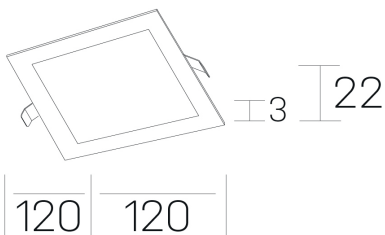

## GENERAL DETAILS

INSTALLATION	recessed with frame
FINISHES ALUMINIUM	Black-Black
LIGHT DIRECTION	Fixed
INT/EXT IP DEGREE	IP 43
MATERIAL	Aluminum
IK DEGREE	IK03
UTILIZATION	Indoor
WARRANTY	3 years

## GENERAL DIMENSIONS

DIMENSIONS	120×120 mm
CUT OUT	108×108 mm
HEIGHT	h 22 mm
DIMENSIONES DE EMBALAJE	160 × 155 × 45 mm
PESO NETO	0.16

\*Please might expect a max.15% figure reduction in finishes other than white