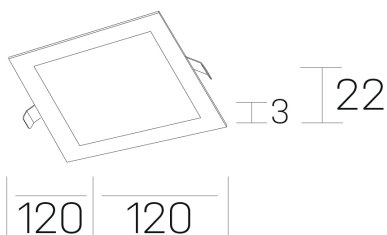

disc sq
K51703.01.RF.WH-WH.OP.ST.8.30.PU

GENERAL DETAILS

INSTALLATION	recessed with frame
FINISHES ALUMINIUM	White-White
LIGHT DIRECTION	Fixed
INT/EXT IP DEGREE	IP 43
MATERIAL	Aluminum
IK DEGREE	IK03
UTILIZATION	Indoor
WARRANTY	3 years

GENERAL DIMENSIONS

DIMENSIONS	120×120 mm
CUT OUT	108×108 mm
HEIGHT	h 22 mm
DIMENSIONES DE EMBALAJE	160 × 155 × 45 mm
PESO NETO	0.16

*Please might expect a max.15% figure reduction in finishes other than white