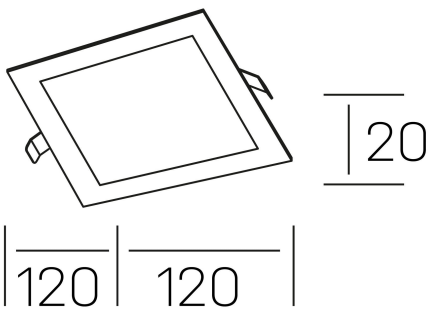

disc sq
K51703.01.RF.WH-WH.OP.ST.8.30.PU

GENERAL DETAILS

INSTALLATION	recessed with frame
FINISHES ALUMINIUM	White-White
LIGHT DIRECTION	Fixed
INT/EXT IP DEGREE	IP 43
MATERIAL	Aluminum
IK DEGREE	IK03
UTILIZATION	Indoor
WARRANTY	3 years

ELECTRICAL DETAILS

LAMP	LED
POWER	8 W
COLOUR TEMPERATURE	3000K
LUMINOUS FLUX	480 Lm
EFFICACY DIMMING	62 Lm/W
DIMABLE	Push
DRIVER	Remote
CLASS PROTECTION	II
COLOUR RENDERING INDEX	CRI >80
VOLTAGE	220-240 V
FRECUENCIA	50-60 Hz
CURRENT INTENSITY	350 mA
LIFE TIME	35.000 h

GENERAL DIMENSIONS

DIMENSIONS	120×120 mm
CUT OUT	108×108 mm
HEIGHT	h 20mm
DIMENSIONES DE EMBALAJE	160 × 155 × 45 mm
PESO NETO	0.16

*Please might expect a max.15% figure reduction in finishes other than white